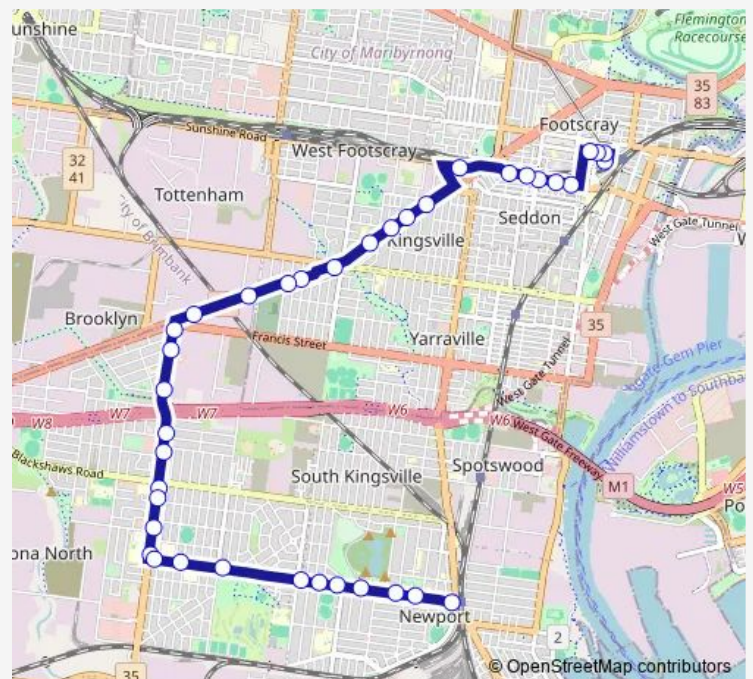

Cypress Ave/Millers Rd (Brooklyn)

Eames Ave/Millers Rd (Brooklyn)

Corrigan Ave/Millers Rd (Brooklyn)

Tottenham Pde/Geelong Rd (Tottenham)

Cromwell Pde/Geelong Rd (West Footscray)

Whitely Pde/Geelong Rd (West Footscray)

Kororoit St/Geelong Rd (West Footscray)

Route schedule

Newport Interchange/Mason St (Newport) — Footscray Station/Irving St (Footscray)

Monday	01:33-04:32
Tuesday	—
Wednesday	—
Thursday	—
Friday	—
Saturday	01:33-04:32
Sunday	01:33-06:32

Route info

Direction: Newport Interchange/Mason St (Newport)

Stops: 34

Trip Duration: 0 hour 20 min

947 — Newport Station - Footscray

Roberts St/Geelong Rd (West Footscray)

Ormond Rd/Geelong Rd (West Footscray)

Saturday 00:56-04:53

Sunday 00:54-05:53

Route info

Direction: Footscray Station/Irving St (Footscray)

Stops: 38

Trip Duration: 0 hour 30 min

Blackshaws Rd/Millers Rd (Altona North)

May St/Millers Rd (Altona North)