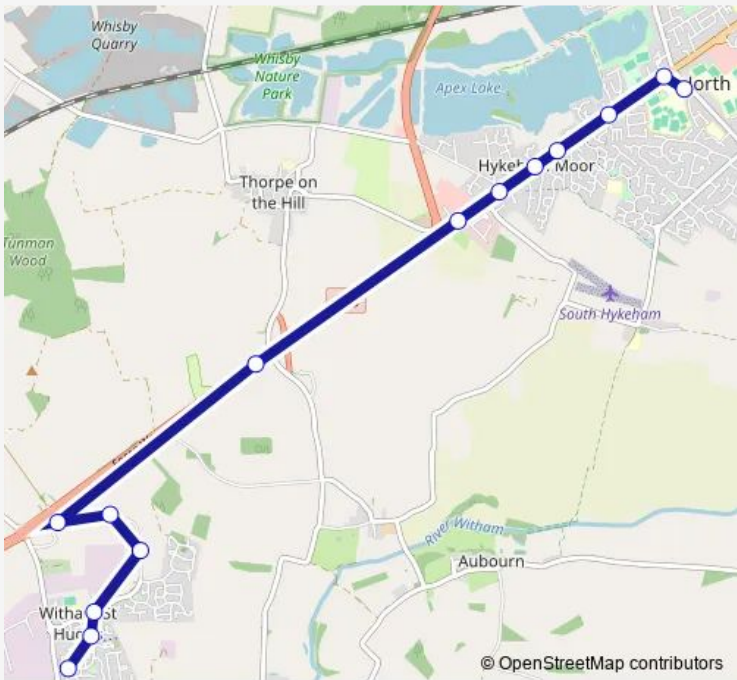

Bus 947 Witham St Hughs - North Hykeham

[Go to website](#)

Direction
 North Kesteven School bus park — Greenfinch Crescent
 14 stops
[Open route schedule](#)

- North Kesteven School bus park
- Station Road
- Fox & Hounds PH
- Oak Farm Paddock
- Grandfield Way
- Thorpe Lane
- Pennells Garden Centre
- Old Haddington Lane
- Warren Lane
- Aster Way
- Warren Lane
- Hedge Lane
- Robins Crescent
- Greenfinch Crescent

Route schedule
 North Kesteven School bus park — Greenfinch Crescent

Monday	15:20
Tuesday	15:20
Wednesday	15:20
Thursday	15:20
Friday	15:20
Saturday	—
Sunday	—

Route info
 Direction: North Kesteven School bus park
 Stops: 14
 Trip Duration: 0 hour 20 min

Route info

Direction: Greenfinch Crescent

Stops: 14

Trip Duration: 0 hour 25 min

947 Bus time schedules and route maps are available in an offline PDF at busmaps.com. Use the busmaps.com website to see live bus times, train schedule or subway schedule, and step-by-step directions for all public transit in Lincoln