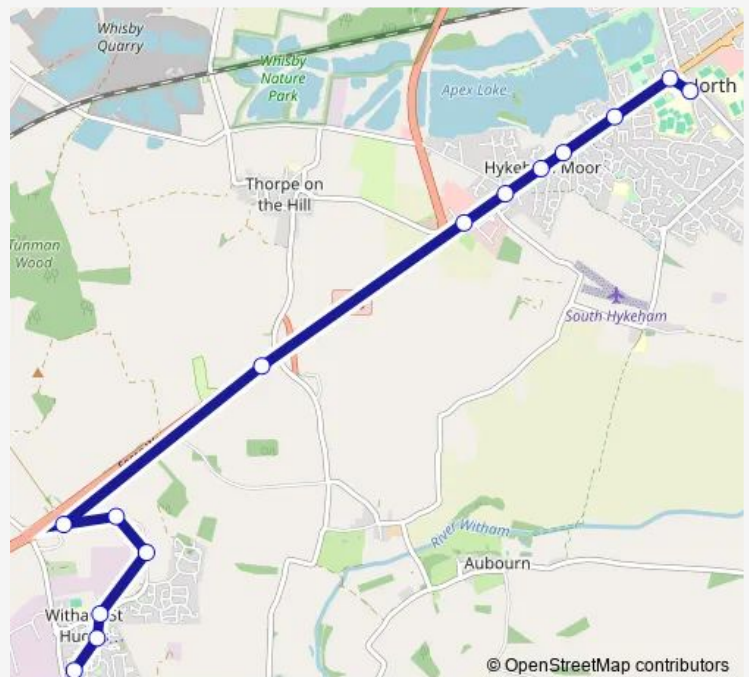

Wednesday 15:20

Thursday 15:20

Friday 15:20

Saturday —

Sunday —

Route info

Direction: North Kesteven School bus park

Stops: 14

Trip Duration: 0 hour 20 min

■ 947 — Witham St Hughs - North Hykeham

Direction

Greenfinch Crescent — North Kesteven School bus park

14 stops

[Open route schedule](#)

Greenfinch Crescent

Robins Crescent

Route info

Direction: Greenfinch Crescent

Stops: 14

Trip Duration: 0 hour 25 min

947 Bus time schedules and route maps are available in an offline PDF at busmaps.com. Use the busmaps.com website to see live bus times, train schedule or subway schedule, and step-by-step directions for all public transit in Lincoln