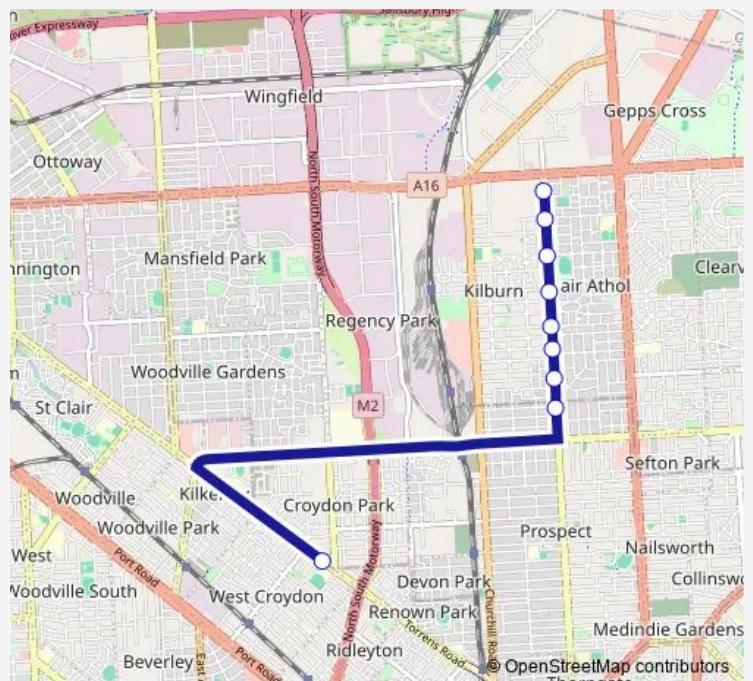

Stop 17 Prospect Rd - West side

Stop 18 Prospect Rd - West side

Stop 19 Prospect Rd - West side

Stop 20 Prospect Rd - West side

Stop 21 Prospect Rd - West side

Stop 22 Prospect Rd - West side

Stop 23 Prospect Rd - West side

Stop 23A Prospect Rd - West side

Route schedule

Zone A Adelaide Secondary School of English — Stop 23A Prospect Rd - West side

Monday	15:31
Tuesday	14:41
Wednesday	15:31
Thursday	14:41
Friday	15:31
Saturday	—
Sunday	—

Route info

Direction: Zone A Adelaide Secondary School of English

Stops: 9

Trip Duration: 0 hour 19 min

947 — Blair Athol to Adelaide Secondary School of English

Direction

Stop 24 Prospect Rd - East side — Zone A Adelaide Secondary School of English

Tuesday 08:08

Wednesday 08:08

Thursday 08:08

Friday 08:08

Saturday —

Sunday —

Route info

Direction: Stop 24 Prospect Rd - East side