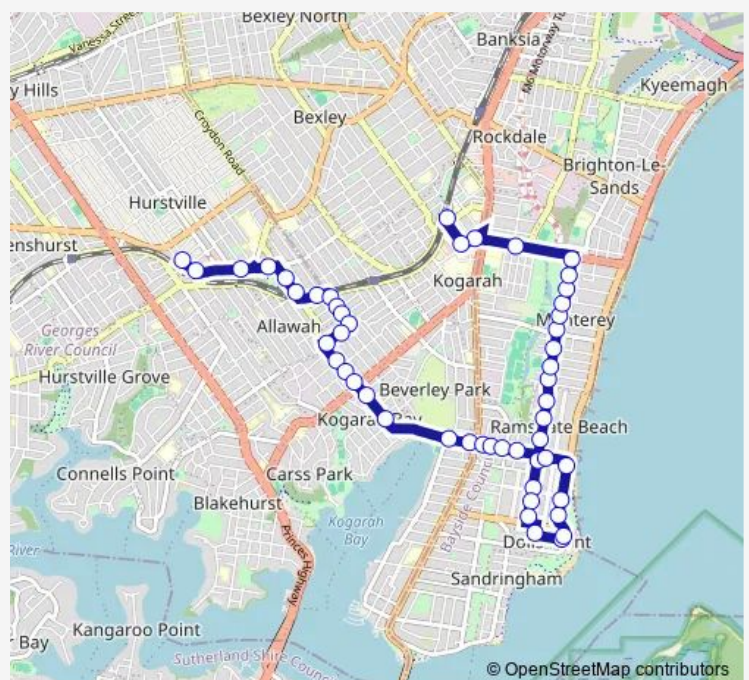

Chuter Av Opp Tonbridge Street Reserve

Chuter Av At Ramsgate Rd

Chuter Av Opp Ramsgate RSL Memorial Club

Chuter Av At Alice St

Route schedule

Kogarah Station, Railway Pde, Stand A — Hurstville Station, Stand A

Monday 05:55-20:40

Tuesday 05:55-20:40

Wednesday 05:55-20:40

Thursday 05:55-20:40

Friday 05:55-20:40

Saturday 07:51-17:38

Sunday 08:00-17:10

Route info

Direction: Kogarah Station, Railway Pde, Stand A

Stops: 58

Trip Duration: 0 hour 40 min

947 — Hurstville to Kogarah via Dolls Point

Chuter Av At Coora St

Chuter Av At Belmont Av

Norman Av At Gannon Av

Gannon Av At Malua St

Railway Pde Before Elizabeth St

Lily St At Roberts Lane

Lily St Before Durham St

Kempt Field, Durham St

Forest Rd Opp Hudson St

Westfield Hurstville, Park Rd

Westfield Hurstville, Cross St

Hurstville Station, Crofts Av, Stand G