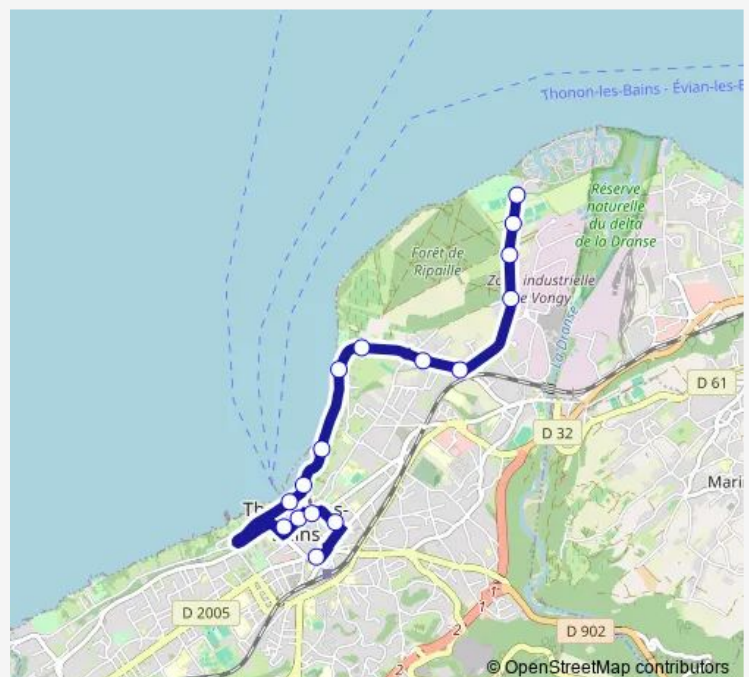

Wednesday 13:31-19:03

Thursday 13:31-19:03

Friday 13:31-19:03

Saturday 13:31-19:03

Sunday —

Route info

Direction: Saint Disdille

Stops: 16

Trip Duration: 0 hour 15 min

Direction

Place DES Arts — Saint Disdille

16 stops

[Open route schedule](#)

Place DES Arts

Place DU Marche

Funiculaire Haut