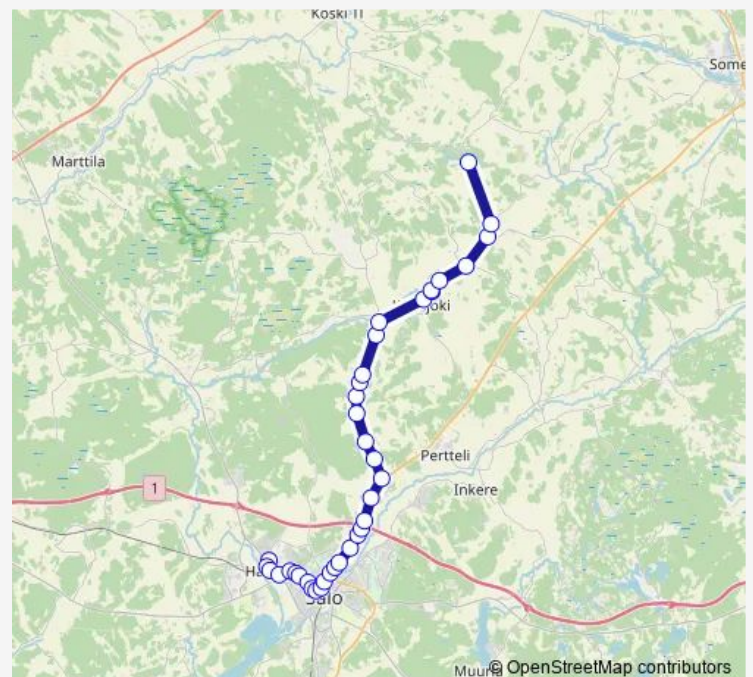

Thursday 13:15-14:15

Friday 13:15-14:15

Saturday —

Sunday —

Route info

Direction: Koulukeskus E

Stops: 37

Trip Duration: 0 hour 50 min

Monday 15:15

Tuesday 15:15

Wednesday 15:15

Thursday 15:15

Friday 15:15

Saturday —

Sunday —

Route info