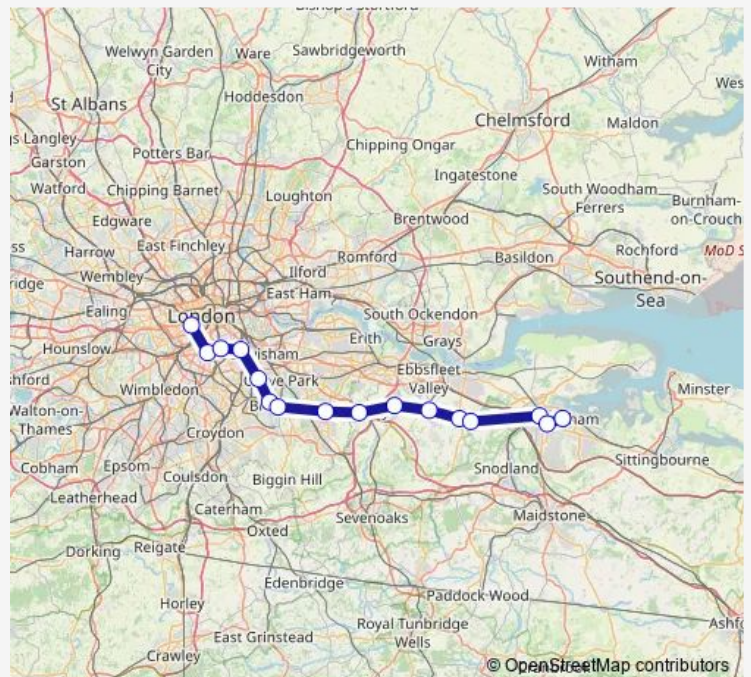

Strood

Rochester

Chatham

Gillingham (Kent)

Route schedule

London Victoria — Gillingham (Kent)

Monday	00:40-00:43 ⁺¹
Tuesday	00:40-00:43 ⁺¹
Wednesday	00:40-00:43 ⁺¹
Thursday	00:40-00:43 ⁺¹
Friday	00:40-00:43
Saturday	—
Sunday	24:40 ⁺¹

Route info

Direction: London Victoria

Stops: 14

Trip Duration: 0 hour 59 min

Se:Vic->Glm — SE train service from VIC to Glm

Direction

London Victoria — Gillingham (Kent)

16 stops

[Open route schedule](#)

London Victoria

Brixton

Herne Hill

Kent House

Beckenham Junction

Shortlands

Bromley South

Route info

Direction: London Victoria

Stops: 16

Trip Duration: 1 hour 2 min

Se:Vic->Glm Rail time schedules and route maps are available in an offline PDF at busmaps.com. Use the busmaps.com website to see live bus times, train schedule or subway schedule, and step-by-step directions for all public transit in London