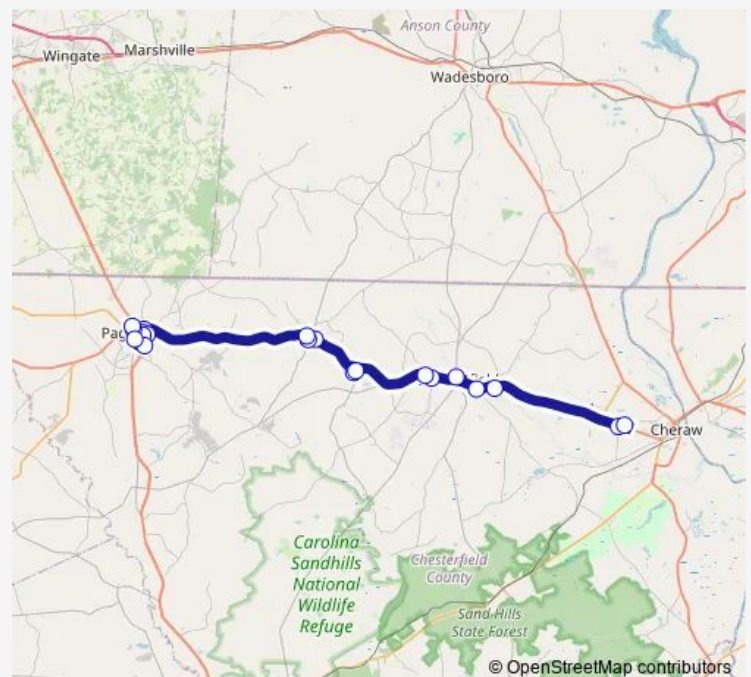

### Route schedule

Northeastern Technical College — KJ's Market

Monday 08:15-14:30

Tuesday —

Wednesday 08:15-14:30

Thursday —

Friday 08:15-14:30

Saturday —

### Route info

Direction: Northeastern Technical College

Stops: 20

Trip Duration: 1 hour 11 min

**Direction**

Northeastern Technical College — Dizzy Gillespie Community

4 stops

[Open route schedule](#)