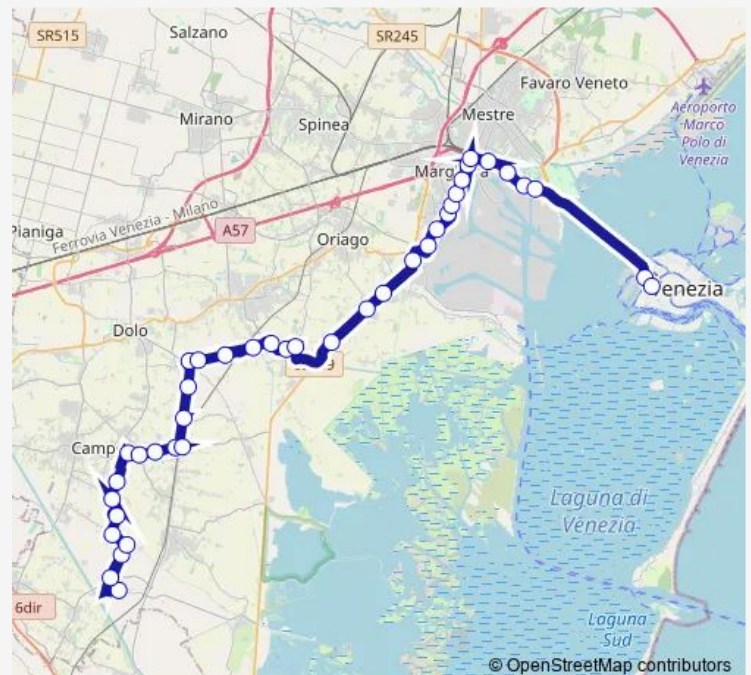

Saturday —

Sunday —

Route info

Direction: Venezia

Stops: 39

Trip Duration: 0 hour 50 min

54re — Bojon Chiesa - Venezia

Sanbruson Carrezioi

Monday 06:20

Tuesday 06:20

Wednesday 06:20

Thursday 06:20

Friday 06:20

Saturday 06:20

Sunday —

Route info

Direction: Bojon Chiesa

Stops: 40

Trip Duration: 0 hour 45 min

Deposito della Fisica

Malcontenta Padana

Padana Avena

Bandiera Cruto

Bandiera Ghega