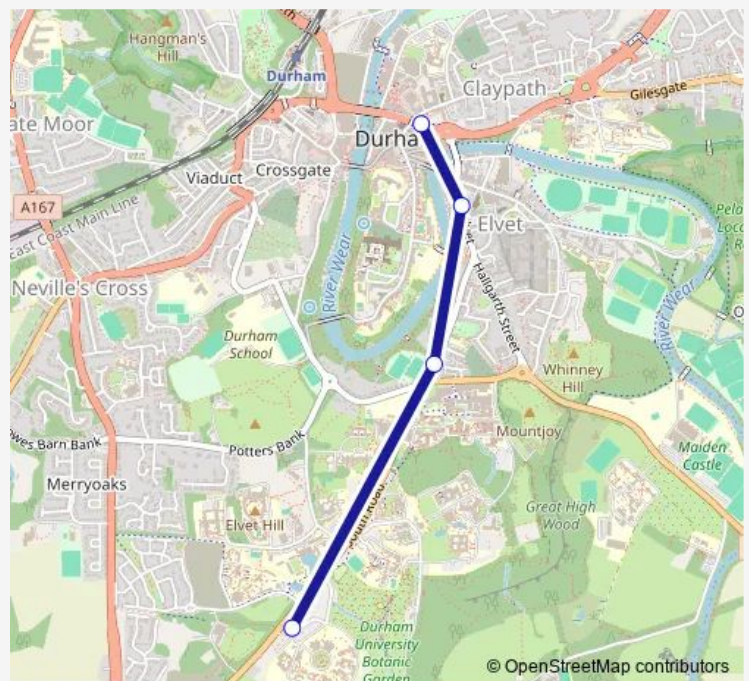

Bus PR2 Howlands Park & Ride - Durham

[Go to website](#)

Direction

Leazes Rd - Underpass Stand A — Howlands Park and Ride

4 stops

[Open route schedule](#)

Leazes Rd - Underpass Stand A

New Elvet - Three Tuns

New Inn - Church Street

Howlands Park and Ride

Route schedule

Leazes Rd - Underpass Stand A — Howlands Park and Ride

Monday	07:21-18:51
Tuesday	07:21-18:51
Wednesday	07:21-18:51
Thursday	07:21-18:51
Friday	07:21-18:51
Saturday	07:21-18:51
Sunday	—

Route info

Direction: Leazes Rd - Underpass Stand A

Stops: 4

Trip Duration: 0 hour 8 min

■ PR2 — Howlands Park & Ride - Durham

Direction

Howlands Park and Ride — Leazes Road - Millburngate Bridge

4 stops

[Open route schedule](#)

Howlands Park and Ride

New Inn - Church Street

New Elvet - Three Tuns

Leazes Road - Millburngate Bridge

Route schedule

Howlands Park and Ride — Leazes Road - Millburngate Bridge

Monday	07:07-18:37
Tuesday	07:07-18:37
Wednesday	07:07-18:37
Thursday	07:07-18:37
Friday	07:07-18:37
Saturday	07:07-18:37
Sunday	—