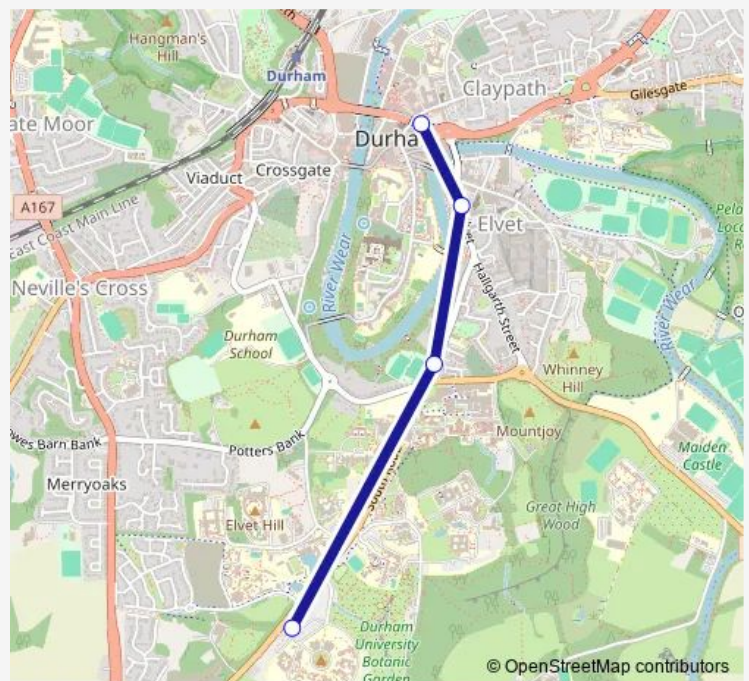

### Direction

Leazes Rd - Underpass Stand A — Howlands Park and Ride

4 stops

[Open route schedule](#)

Leazes Rd - Underpass Stand A

New Elvet - Three Tuns

New Inn - Church Street

Howlands Park and Ride

### Route schedule

Leazes Rd - Underpass Stand A — Howlands Park and Ride

Monday	07:21-18:51
Tuesday	07:21-18:51
Wednesday	07:21-18:51
Thursday	07:21-18:51
Friday	07:21-18:51
Saturday	07:21-18:51
Sunday	—

### Route info

Direction: Leazes Rd - Underpass Stand A

Stops: 4

Trip Duration: 0 hour 8 min

■ PR2 — Howlands Park & Ride - Durham

**Direction**

Howlands Park and Ride — Leazes Road - Millburngate Bridge

4 stops

[Open route schedule](#)

Howlands Park and Ride

New Inn - Church Street

New Elvet - Three Tuns

Leazes Road - Millburngate Bridge

**Route schedule**

Howlands Park and Ride — Leazes Road - Millburngate Bridge