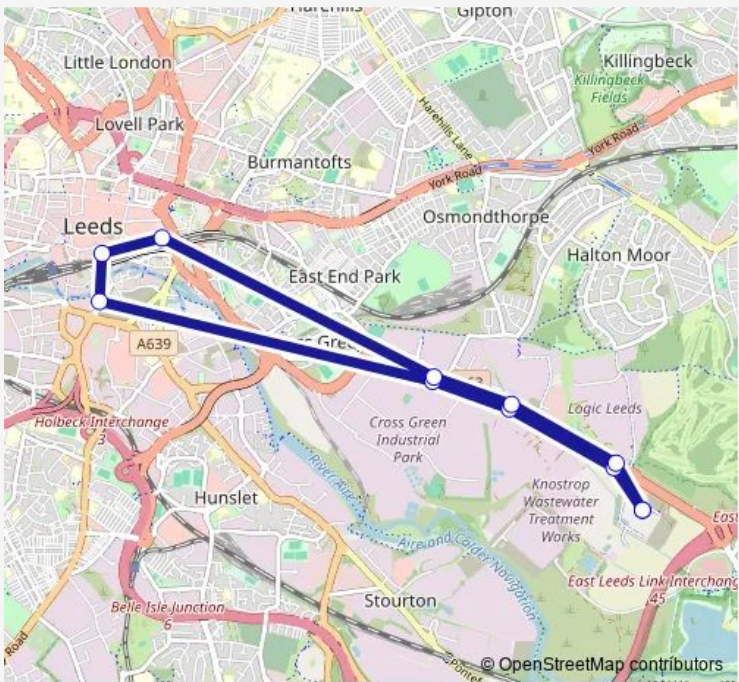

Bus PR2 Temple Green Park & Ride - Leeds Circular

[Go to website](#)

Direction
 Temple Green Park and Ride — Temple Green Park and Ride

11 stops

[Open route schedule](#)

- Temple Green Park and Ride
- Pontefract Ln Bell Wood Roundabout
- Pontefract Lane Thornes Farm Roundabout
- Pontefract Ln Newmarket Lane
- Southbank C
- Trinity L
- Cultural C
- Pontefract Ln Newmarket Lane
- Pontefract Lane Thornes Farm Roundabout
- Pontefract Ln Bell Wood Roundabout
- Temple Green Park and Ride

Route schedule

Temple Green Park and Ride — Temple Green Park and Ride

Monday	07:00-19:54
Tuesday	07:00-19:54
Wednesday	07:00-19:54
Thursday	07:00-19:54
Friday	07:00-19:54
Saturday	—
Sunday	—

Route info

Direction: Temple Green Park and Ride

Stops: 11

Trip Duration: 0 hour 29 min

■ PR2 — Temple Green Park & Ride - Leeds Circular **BusMaps**

PR2 Bus time schedules and route maps are available in an offline PDF at busmaps.com. Use the busmaps.com website to see live bus times, train schedule or subway schedule, and step-by-step directions for all public transit in Leeds

The schedule is provided in the local timezone. Times with "(+1)" indicate departures on the next day.

PDF file created on 2025-01-16

2024 BusMaps.com - All Rights Reserved