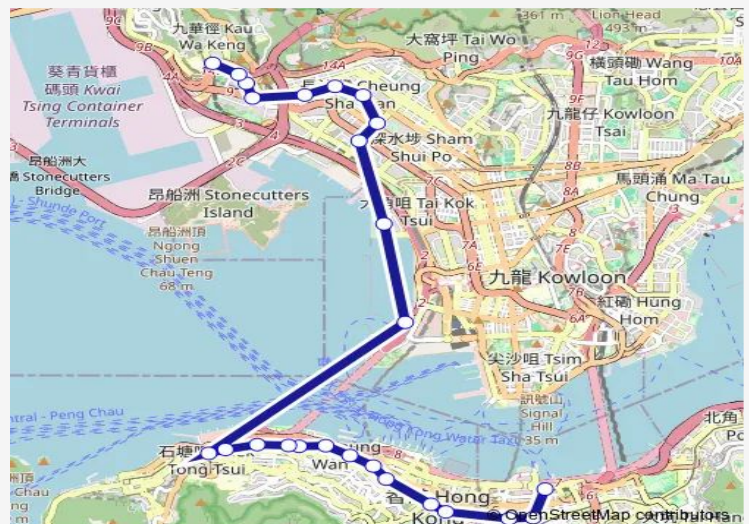

**Route schedule**

[Ctb] Exhibition Centre Station|[Kmb+Ctb] Exhibition Centre Station BUS Terminus/<Br>Exhibition Centre Station|[Kmb] Exhibition Centre Station BUS Terminus|[Xb] Exhibition Centre Station Public Transport Interchange — [Kmb+Ctb] LAI CHI KOK BUS Terminus/<Br>Lai CHI Kok|[Kmb] LAI CHI KOK BUS Terminus

Monday	17:50-19:00
Tuesday	17:50-19:00
Wednesday	17:50-19:00
Thursday	17:50-19:00
Friday	17:50-19:00
Saturday	—
Sunday	—

**Route info**

Direction: [Ctb] Exhibition Centre Station|[Kmb+Ctb] Exhibition Centre Station BUS Terminus/<Br>Exhibition Centre Station|[Kmb] Exhibition Centre Station BUS Terminus|[Xb] Exhibition Centre Station Public Transport Interchange

Stops: 25

Trip Duration: 0 hour 58 min

[Ctb] Queen Street, DES Voeux Road West[[Kmb+Ctb]  
Queen Street/<Br>Queen Street, DES Voeux Road West

[Ctb] KO Shing Street, DES Voeux Road West[[Kmb+Ctb]  
KO Shing Street/<Br>Ko Shing Street, DES Voeux Road  
West