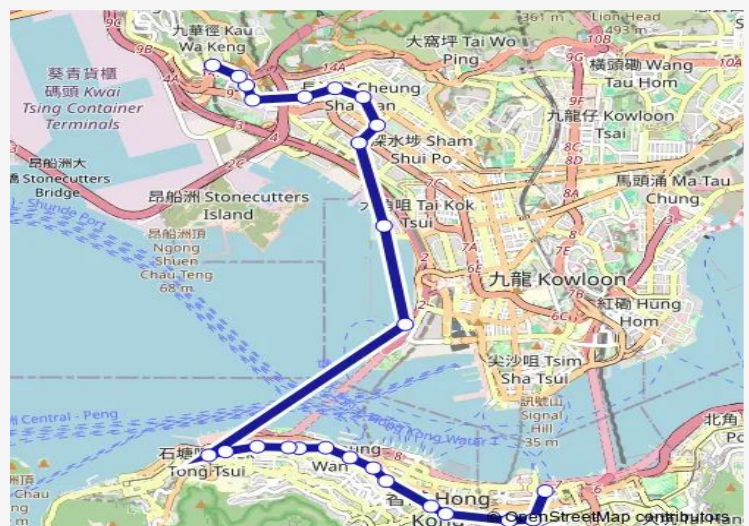

Route schedule

[Ctb] Exhibition Centre Station|[Kmb+Ctb] Exhibition Centre Station BUS Terminus/
Exhibition Centre Station|[Kmb] Exhibition Centre Station BUS Terminus|[Xb] Exhibition Centre Station Public Transport Interchange — [Kmb+Ctb] LAI CHI KOK BUS Terminus/
Lai CHI Kok|[Kmb] LAI CHI KOK BUS Terminus

Monday	17:50-19:00
Tuesday	17:50-19:00
Wednesday	17:50-19:00
Thursday	17:50-19:00
Friday	17:50-19:00
Saturday	—
Sunday	—

Route info

Direction: [Ctb] Exhibition Centre Station|[Kmb+Ctb] Exhibition Centre Station BUS Terminus/
Exhibition Centre Station|[Kmb] Exhibition Centre Station BUS Terminus|[Xb] Exhibition Centre Station Public Transport Interchange

Stops: 25

Trip Duration: 1 hour 2 min

[Ctb] Queen Street, DES Voeux Road West[[Kmb+Ctb]
Queen Street/
Queen Street, DES Voeux Road West

[Ctb] KO Shing Street, DES Voeux Road West[[Kmb+Ctb]
KO Shing Street/
Ko Shing Street, DES Voeux Road
West