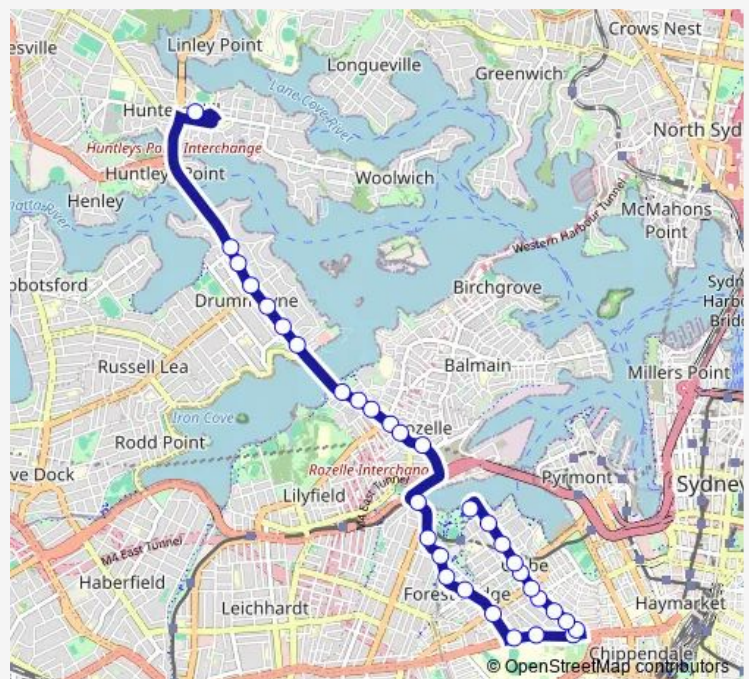

School Bus 567w Hunters Hill High to Glebe Point

Go to website

Direction

Hunters Hill High School, The Avenue — Federal Rd Opp Bicentennial Park

32 stops

[Open route schedule](#)

Hunters Hill High School, The Avenue

Monday 15:20

Tuesday 15:20

Wednesday 15:20

Thursday 15:20

Friday 15:20

Saturday —

Sunday —

Route info

Direction: Hunters Hill High School, The Avenue

Stops: 32

Trip Duration: 0 hour 34 min

567w — Hunters Hill High to Glebe Point

Parramatta Rd Opp Victoria Park

Glebe Point Rd After Parramatta Rd

Glebe Public School, Glebe Point Rd

Glebe Point Rd At Mitchell St

Glebe Point Rd At St Johns Rd

Glebe Point Rd Before Bridge Rd

Glebe Point Rd At Hereford St

Glebe Library, Glebe Point Rd

Glebe Point Rd Opp Forsyth St

Glebe Point Rd Opp Leichhardt St