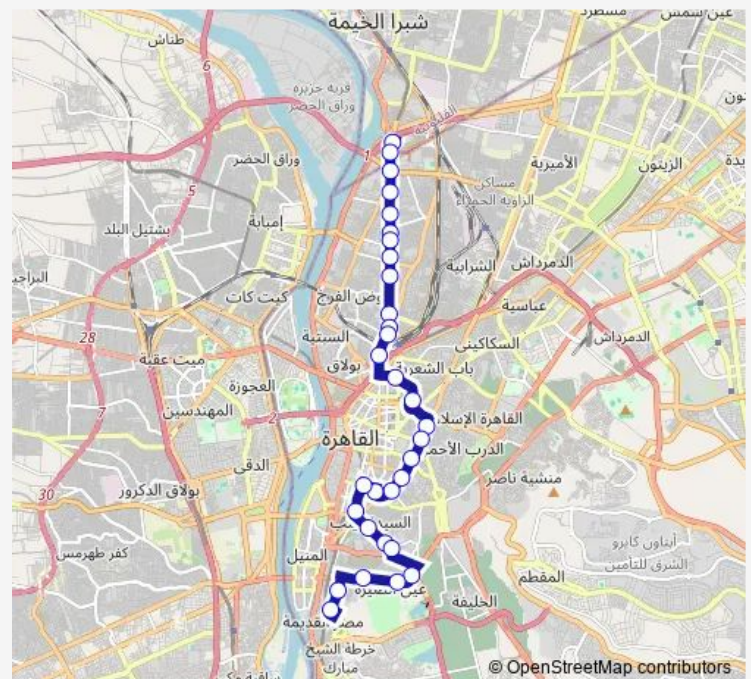

Thursday 10:00

Friday 10:00

Saturday 10:00

Sunday 10:00

Route info

Direction: Al Mazallat Metro Station

Stops: 31

Trip Duration: 1 hour 25 min

CTA 134 — Amr Ibn El Aas Station - Mazallat Station

BusMaps

Al Mounira Hospital

Abou Al Reesh

Berm Al Tounsi St (Abou Al Reesh)

Masaken Zainhom Station

Red Crescent (Masaken Zainhom)

Al Abtal Club (Ein Al Seera)

Traffic Department (Ain El Sira)

Misr El Qadima District Presidency

Catholic Cemetery (Misr Al Qadima)

Fustat Market

Direction

Fustat Market — Al Mazallat Metro Station

33 stops

[Open route schedule](#)

Saturday 10:00

Sunday 10:00

Route info

Direction: Fustat Market

Stops: 33

Trip Duration: 1 hour 38 min

Rod Al Farag Metro Station

Al Sahel Police Department