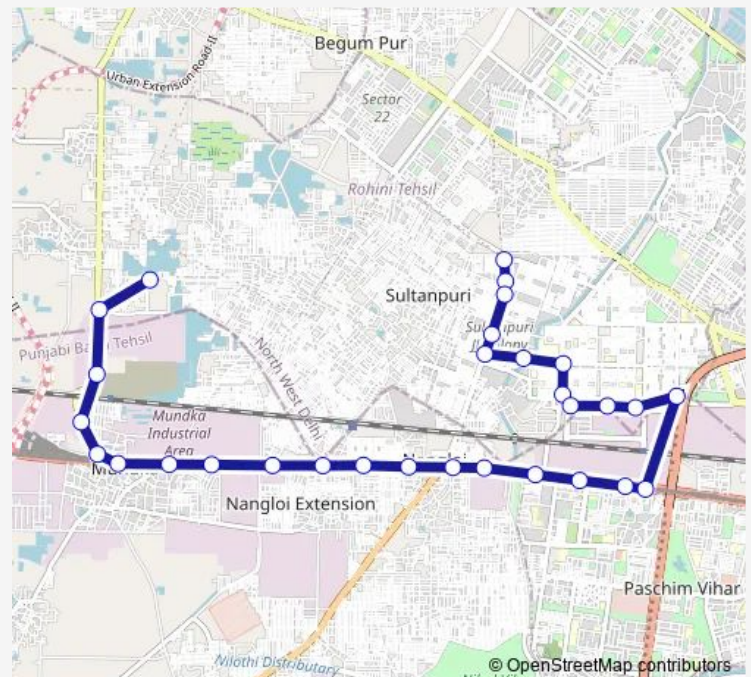

### Route schedule

Sultanpuri Terminal — Rani Khera Depot 1

Monday 07:25-16:25

Tuesday 07:25-16:25

Wednesday 07:25-16:25

Thursday 07:25-16:25

Friday 07:25-16:25

Saturday 07:25-16:25

### Route info

Direction: Sultanpuri Terminal

Stops: 30

Trip Duration: 0 hour 54 min

■ 954stldown

BusMaps

Rajdhani Park

Swarn Park