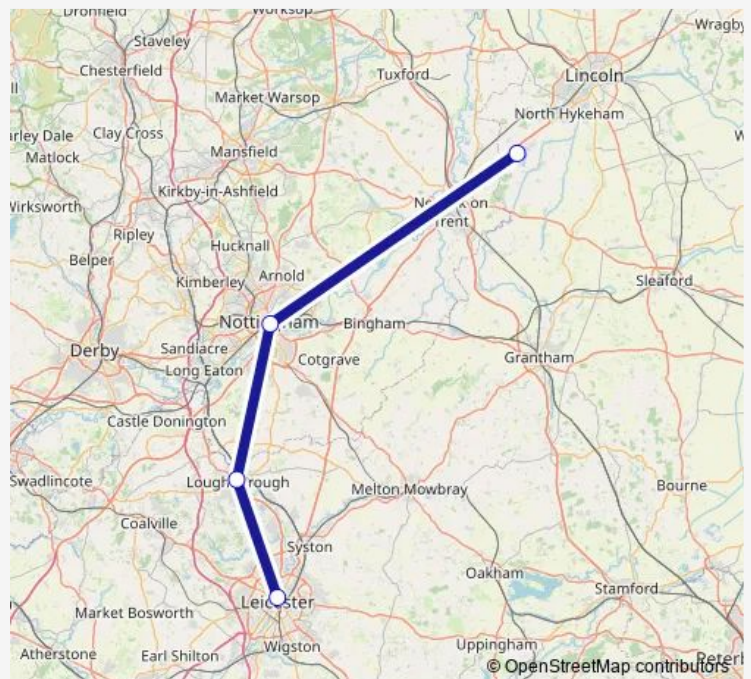

Bus Lv6 St Margaret's Bus Station, Leicester-Lost Village Festival Site, Wit

[Go to website](#)

Direction

Lost Village Festival Site,adj — St Margaret's Bus Station,Stand Sy

4 stops

[Open route schedule](#)

Lost Village Festival Site,adj

Broad Marsh Bus Station,Bay 10

The Rushes,Stand Rb

St Margaret's Bus Station,Stand Sy

Route schedule

Lost Village Festival Site,adj — St Margaret's Bus Station,Stand Sy

Monday	11:30
Tuesday	—
Wednesday	—
Thursday	—
Friday	—
Saturday	—
Sunday	—

Route info

Direction: Lost Village Festival Site,adj

Stops: 4

Trip Duration: 1 hour 50 min

Direction

St Margaret's Bus Station,Stand Sy — Lost Village Festival Site,adj

4 stops

[Open route schedule](#)

Tuesday —

Wednesday —

Thursday 10:10-10:40

Friday —

Saturday —

Sunday —

Route info

Direction: St Margaret's Bus Station,Stand Sy