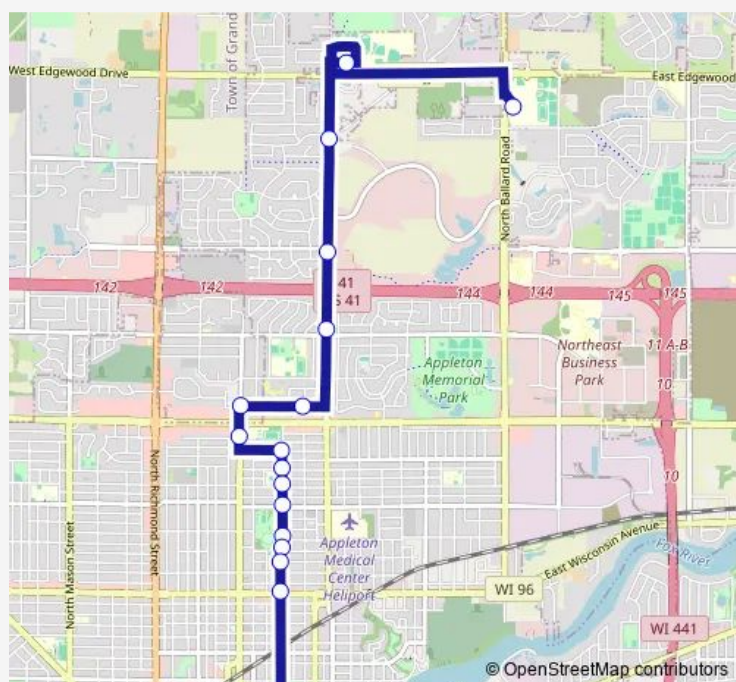

N Drew & E Marquette

N Drew & E Glendale

N Drew & E Grant

N Drew & E Roosevelt

N Drew & E Circle

N Drew & E Wisconsin

Transit Center - Zone T

Route schedule

Appleton North High & front door — Transit Center - Zone T

Monday 15:18

Tuesday 15:18

Wednesday 15:18

Thursday 15:18

Friday 15:18

Saturday —

Sunday —

Route info

Direction: Appleton North High & front door

Stops: 17

Trip Duration: 0 hour 27 min

70 Pm — 70 PM - North High

70 Pm Bus time schedules and route maps are available in an offline PDF at busmaps.com. Use the busmaps.com website to see live bus times, train schedule or subway schedule, and step-by-step directions for all public transit in Appleton