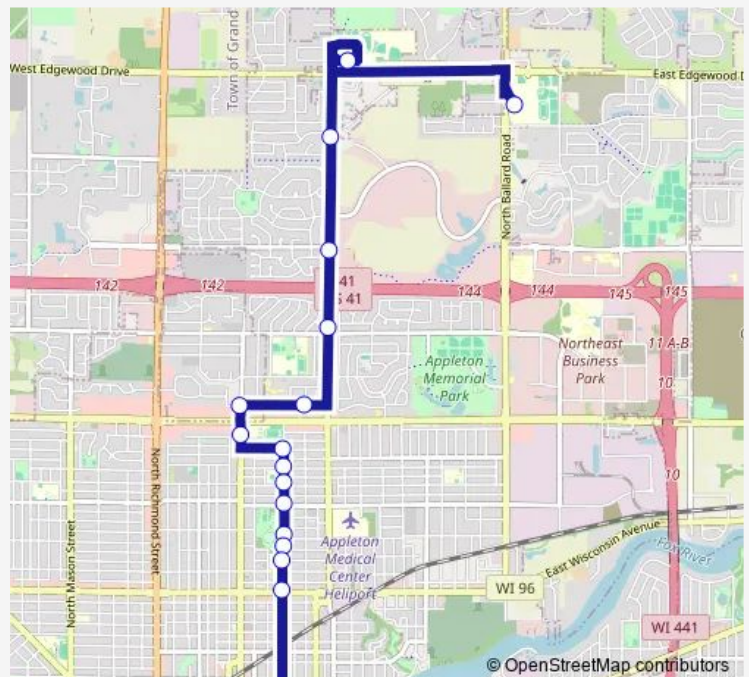

N Drew & E Marquette

N Drew & E Glendale

N Drew & E Grant

N Drew & E Roosevelt

N Drew & E Circle

N Drew & E Wisconsin

Transit Center

Route schedule

Appleton North High @ front door — Transit Center

Monday 15:18

Tuesday 15:18

Wednesday 15:18

Thursday 15:18

Friday 15:18

Saturday —

Sunday —

Route info

Direction: Appleton North High @ front door

Stops: 17

Trip Duration: 0 hour 27 min

70 PM — Appleton North H.S. & Fox Valley Lutheran

70 PM Bus time schedules and route maps are available in an offline PDF at busmaps.com. Use the busmaps.com website to see live bus times, train schedule or subway schedule, and step-by-step directions for all public transit in Appleton