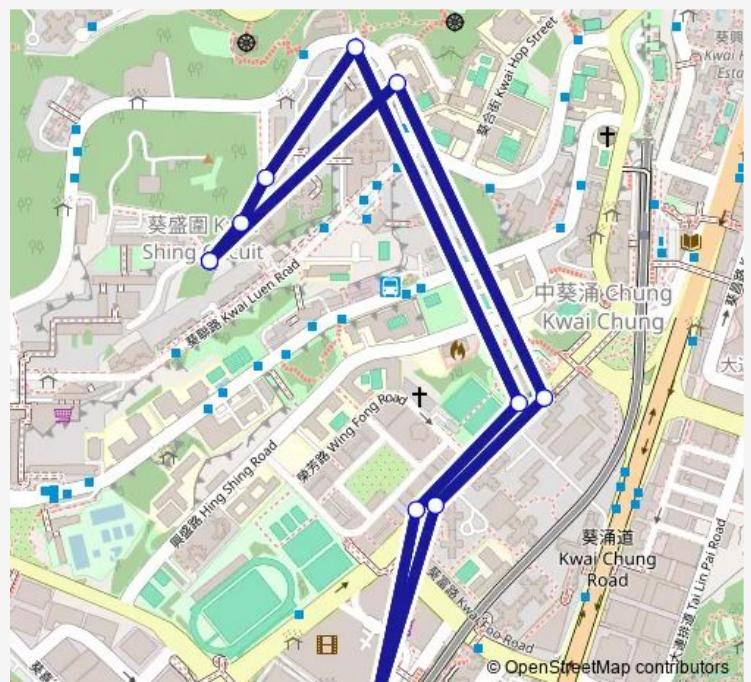

KWAI SHING (KWAI HAU STREET) MINIBUS TERMINUS

KWAI SHING CIRCUIT OUTSIDE THE METHODIST LEE WAI LEE COLLEGE|KWAI SHING CIRCUIT, OUTSIDE THE METHODIST LEE WAI LEE COLLEGE|KWAI SHING CIRCUIT, NEAR THE METHODIST LEE WAI LEE COLLEGE

HING FONG ROAD OPPOSITE TO OSMAN RAMJU SADICK MEMORIAL SPORTS CENTRE

HING FONG ROAD, NEAR KWAI HEI HOUSE, KWAI FONG ESTATE

HING NING ROAD, NEAR METROPLAZA

HING FONG ROAD OUTSIDE HOUSE NO. 188|HING FONG ROAD, OUTSIDE KING PO MANSION|HING FONG ROAD OUTSIDE KING PO MANSION|HING FONG ROAD, OUTSIDE KING PO MANSION

HING FONG ROAD, NEAR OSMAN RAMJU SADICK MEMORIAL SPORTS CENTRE

KWAI SHING CIRCUIT OUTSIDE SHING WO HOUSE, KWAI SHING EAST ESTATE|KWAI SHING CIRCUIT, NEAR SHING WO HOUSE, KWAI SHING EAST ESTATE

KWAI HAU STREET, NEAR SHING KWOK HOUSE, KWAI SHING EAST ESTATE|KWAI HAU STREET OUTSIDE SHING KWOK HOUSE, KWAI SHING EAST ESTATE

KWAI HAU STREET OUTSIDE SHING KA HOUSE, KWAI SHING EAST ESTATE

KWAI SHING (KWAI HAU STREET) MINIBUS TERMINUS

Route schedule

KWAI SHING (KWAI HAU STREET) MINIBUS TERMINUS — KWAI SHING (KWAI HAU STREET) MINIBUS TERMINUS

Monday	06:30-23:30
Tuesday	06:30-23:30
Wednesday	06:30-23:30
Thursday	06:30-23:30
Friday	06:30-23:30
Saturday	06:30-23:30
Sunday	06:30-23:30

Route info

Direction: KWAI SHING (KWAI HAU STREET) MINIBUS TERMINUS

Stops: 11

Trip Duration: 0 hour 18 min