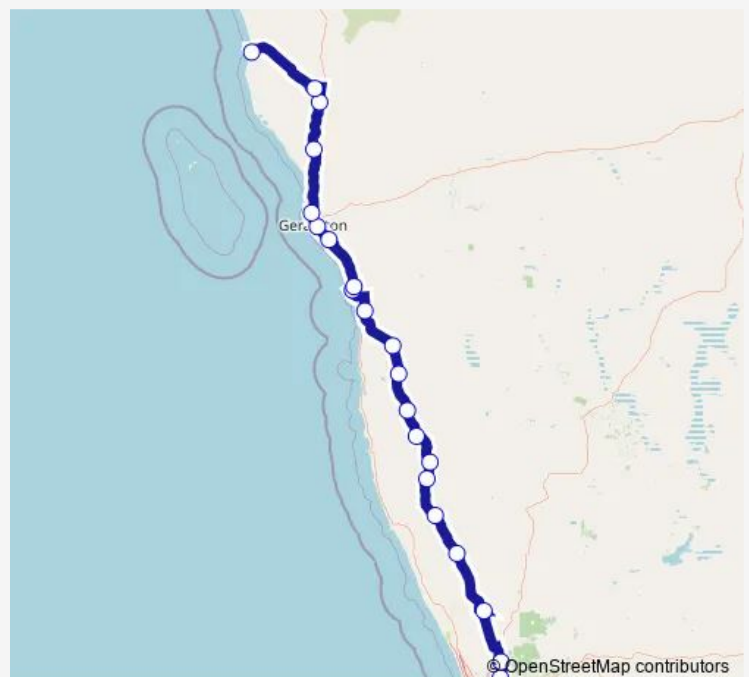

Great Northern Hwy Transwa Bullsbrook

Transwa Bay Transwa Gingin

Brand Hwy Transwa Regans Ford

Unnamed Rd Transwa Cataby

Brand Hwy Transwa Cervantes Turnoff

Transwa Bay Transwa Badgingarra

Transwa Bay Transwa Jurien Bay Turnoff

Falconer Dr Transwa Warradarge

Eneabba Dr Transwa Eneabba

Brand Hwy Transwa Skipper Road

Brand Hwy Transwa Mt Adams Rd Turnoff

Point Leander Dr Transwa Port Denison

Hunts Rd Transwa Dongara

Brand Hwy Transwa Greenough

Brand Hwy Transwa Cape Burney Turnoff

Transwa Bay Transwa Geraldton

Hampton Rd Transwa Northampton

Transwa Bay Transwa Binu

Route schedule

Transwa Bay Transwa East Perth — Jeffrey Browne Wy
Transwa Kalbarri

Monday	08:30
Tuesday	—
Wednesday	08:30
Thursday	—
Friday	08:30
Saturday	—
Sunday	—

Route info

Direction: Transwa Bay Transwa East Perth

Stops: 23

Trip Duration: 8 hour 25 min

Ajana-Kalbarri Rd Transwa Ajana