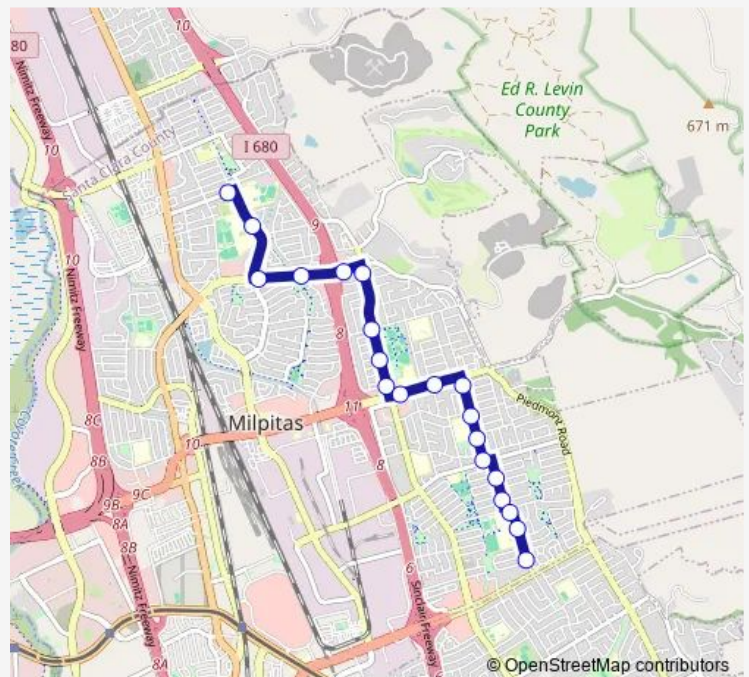

Yellowstone & Westridge

Yellowstone & Butano

Route schedule

Washington & Escuela — Yellowstone & Butano

Monday 15:33-16:15

Tuesday 15:33-16:15

Wednesday 14:40-15:20

Thursday 15:33-16:15

Friday 15:33-16:15

Saturday —

Sunday —

Route info

Direction: Washington & Escuela

Stops: 20

Trip Duration: 0 hour 26 min

School 246 — Milpitas HS - Yellowstone & Butano

Direction

Yellowstone & Butano — Escuela & Milpitas High School

19 stops

[Open route schedule](#)

Yellowstone & Butano

Yellowstone & Westridge

Sequoia & Mt Rainier

Sequoia & Crater Lake