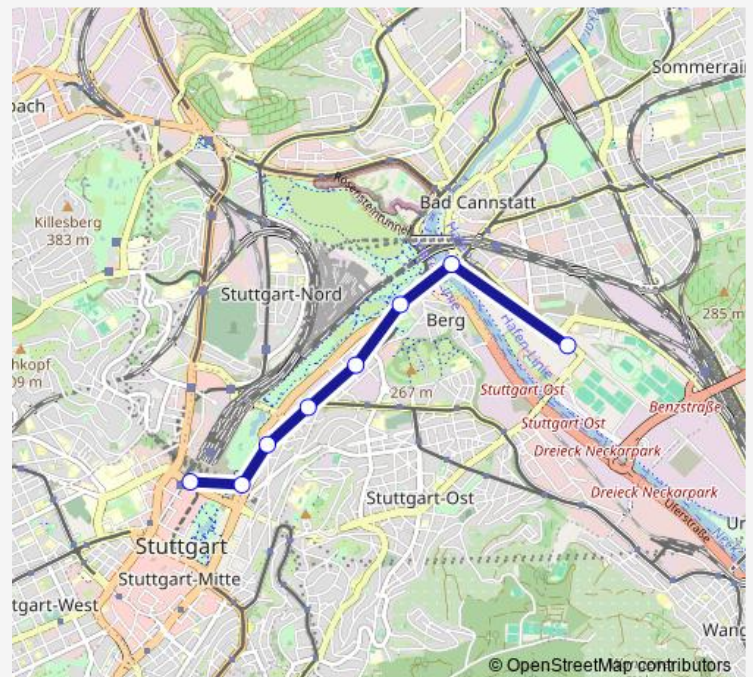

Metzstraße

Mineralbäder

Mercedesstraße

Neckarpark (Stadion)

### Route schedule

Hauptbf (Arnulf-Klett-Platz) — Neckarpark (Stadion)

Monday —

Tuesday —

Wednesday —

Thursday 17:12-19:12

Friday —

Saturday —

### Route info

Direction: Hauptbf (Arnulf-Klett-Platz)

Stops: 8

Trip Duration: 0 hour 12 min

■ U11

BusMaps