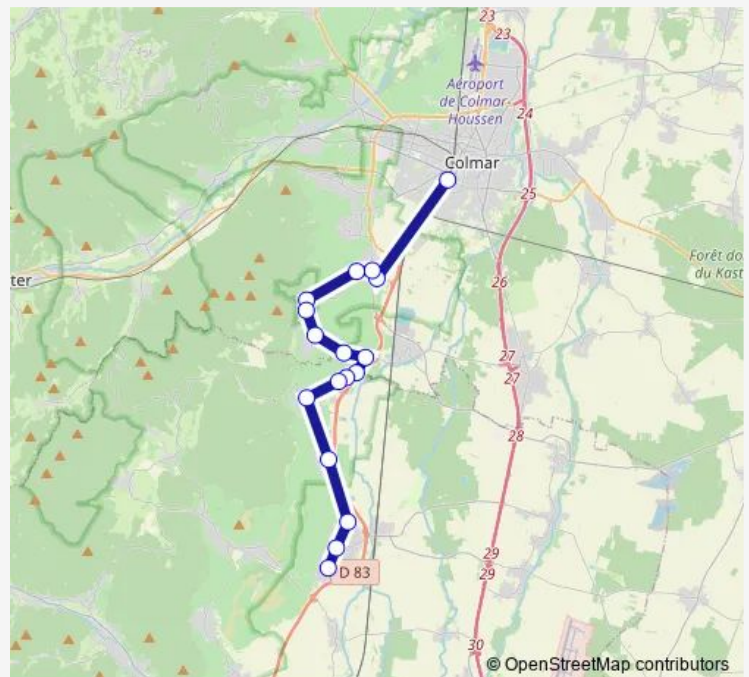

Route schedule

Colmar - Gare Sncf — Rouffach - Chs

Monday	06:30-19:30
Tuesday	06:30-19:30
Wednesday	06:30-19:30
Thursday	06:30-19:30
Friday	06:30-19:30
Saturday	06:30-18:30
Sunday	—

Route info

Direction: Colmar - Gare Sncf

Stops: 17

Trip Duration: 0 hour 58 min

Direction

Rouffach - Chs — Colmar - Lycée Camille See

19 stops

[Open route schedule](#)

Rouffach - Chs

Rouffach - Tribunal