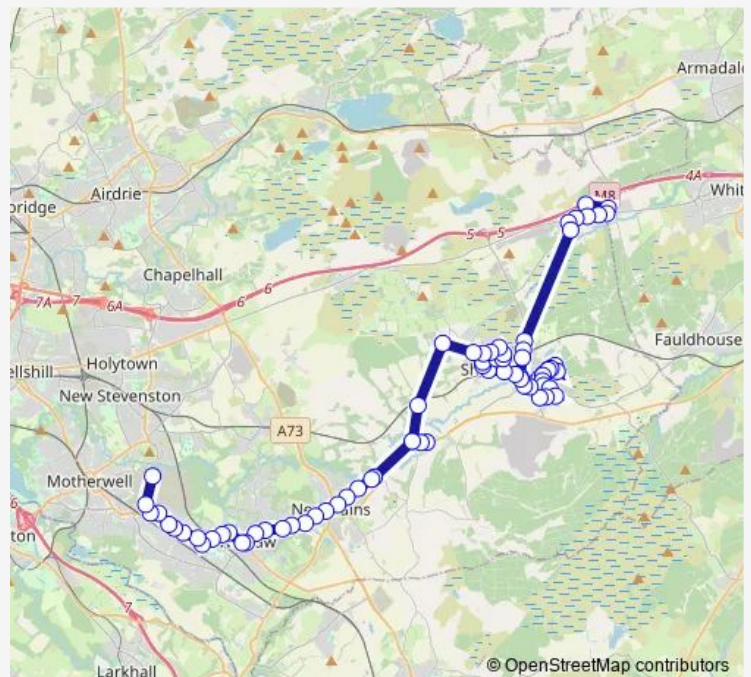

### Route schedule

Harthill Services — Ravenscraig Sports Centre

Monday 17:45

Tuesday 17:45

Wednesday 17:45

Thursday 17:45

Friday 07:45-17:45

Saturday 05:52-17:45

### Route info

Direction: Harthill Services

Stops: 75

Trip Duration: 1 hour 3 min

Cemetery Road

Cemetery Road

Garten Drive

Melford Avenue