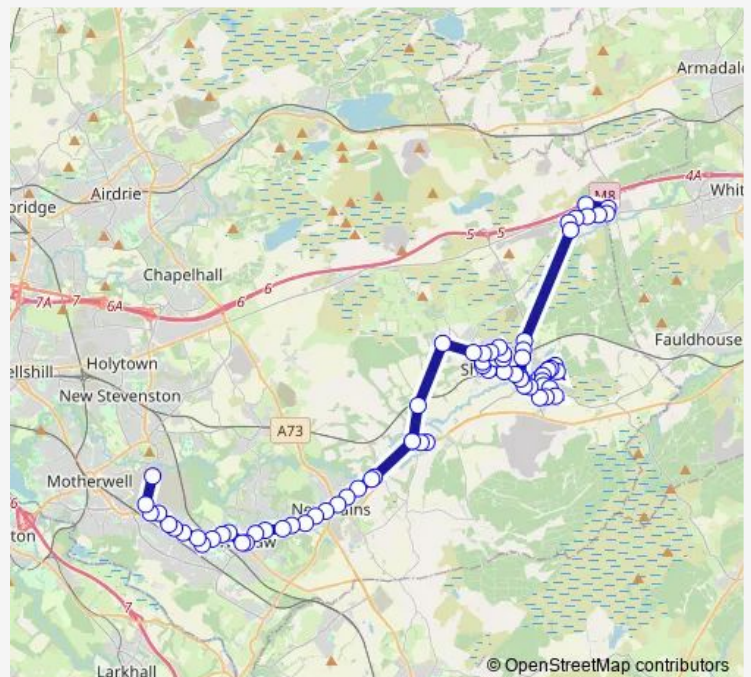

Thursday 07:45-17:45

Friday 07:45-17:45

Saturday 05:52-17:45

Sunday 07:45-16:00

Route info

Direction: Harthill Services

Stops: 75

Trip Duration: 1 hour 3 min