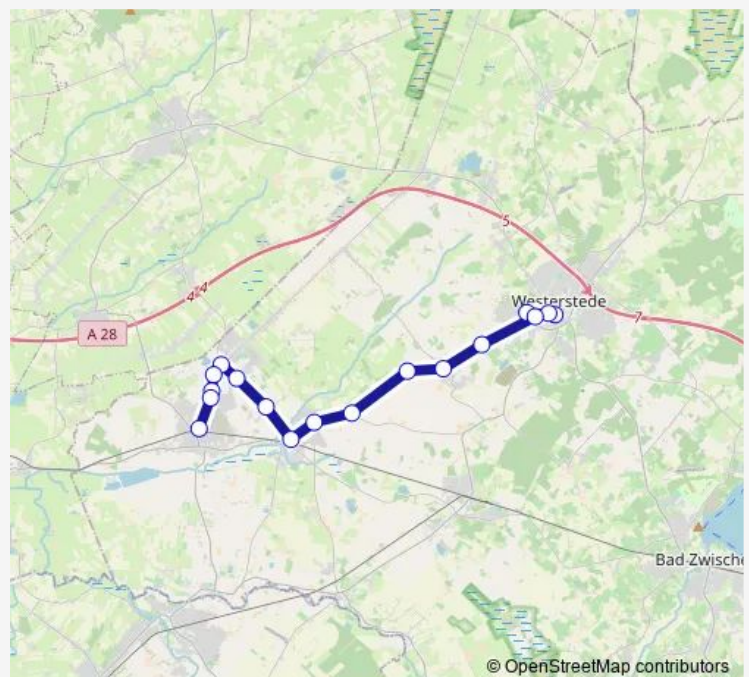

Direction

Westerstede, Hössenbad, Mast 1 — Augustfehn, Bahnhof, Neu Ausstieg

17 stops

[Open route schedule](#)

Westerstede, Hössenbad, Mast 1

Westerstede, Gymnasium. Westerstede

Westerstede, Altenheim, Mast 1 ri. Kuhlenstr.

Westerstede, Kuhlenstraße, Mast 2 ri. Westerloy

Seggern, Berg, Mast 2 ri Westerloy

Westerloy, Denkmal, Mast 2 ri. Apen

Westerloyerfeld, Mast 2

Espern, Mast 2 ri Apen

Apen, Schützenstraße, ri. Apen

Apen, Markt

Augustfehn, Bahnhof, Neu Ausstieg

Route schedule

Westerstede, Hössenbad, Mast 1 — Augustfehn, Bahnhof, Neu Ausstieg

Monday 07:20

Tuesday —

Wednesday —

Thursday —

Friday 07:20

Saturday —

Sunday —

Route info

Direction: Westerstede, Hössenbad, Mast 1

Stops: 17

Trip Duration: 0 hour 26 min

366 Bus time schedules and route maps are available in an offline PDF at busmaps.com. Use the busmaps.com website to see live bus times, train schedule or subway schedule, and step-by-step directions for all public transit in Westerstede