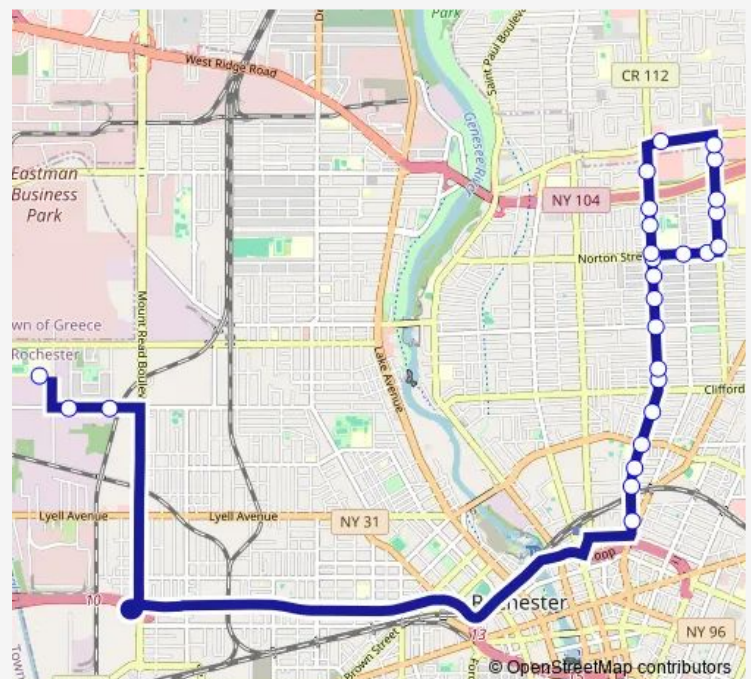

### Route schedule

Edison Tech High School — Hudson & Norton

Monday 14:40

Tuesday 14:40

Wednesday 14:40

Thursday 14:40

Friday 11:10-14:40

Saturday —

### Route info

Direction: Edison Tech High School

Stops: 26

Trip Duration: 0 hour 38 min

366 — Hudson-Carter/Colfax

Ridge & Ridge Hudson Plaza

Hudson & Seneca Manor

Hudson & Dunn