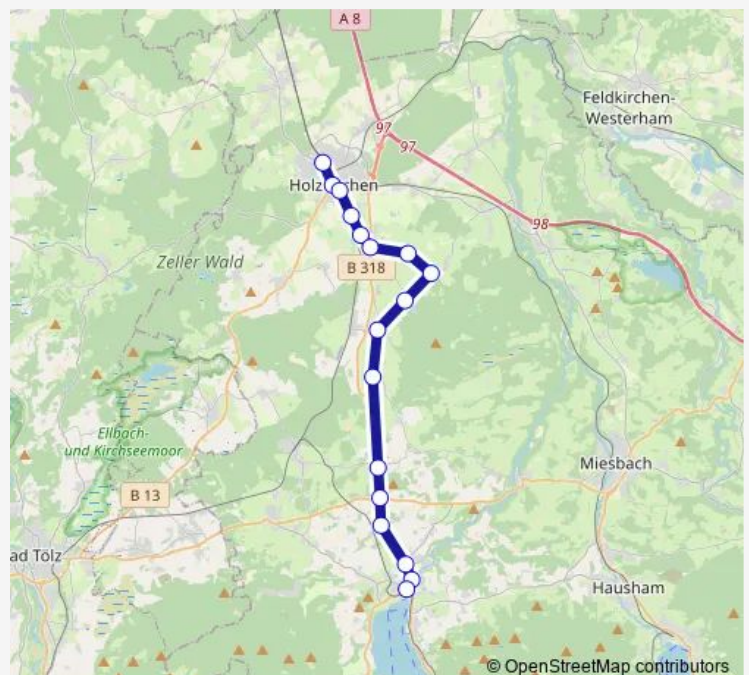

Route schedule

Tegernsee, Gymnasium — Finsterwald, Realschule

Monday 07:31

Tuesday 07:31

Wednesday 07:31

Thursday 07:31

Friday 07:31

Saturday —

Sunday —

Route info

Direction: Tegernsee, Gymnasium

Stops: 10

Trip Duration: 0 hour 13 min

Direction

Finsterwald, Realschule — Gmund, Bahnhof

2 stops

Route info

Direction: Finsterwald, Realschule

Stops: 2

Trip Duration: 0 hour 4 min

Direction

Rottach-Egern, Schule — Finsterwald, Realschule

14 stops

[Open route schedule](#)