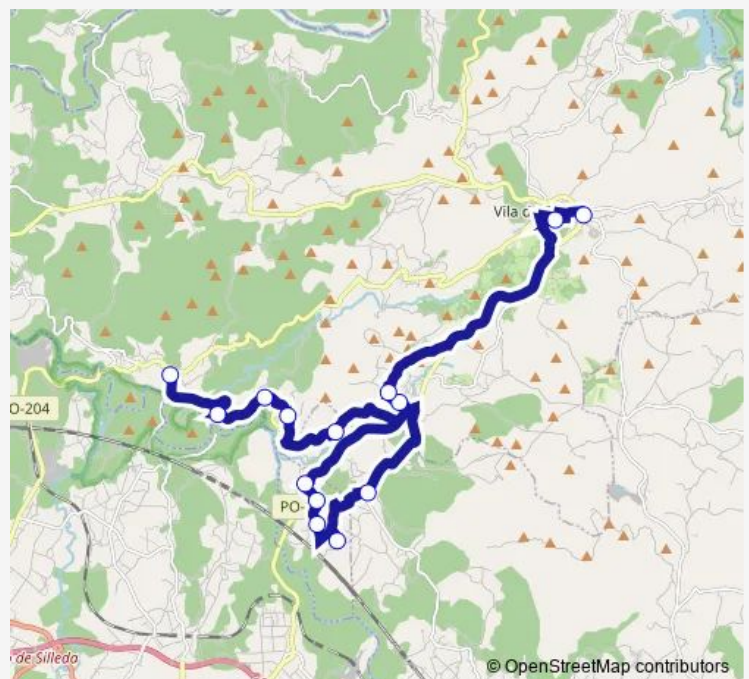

Thursday 08:00

Friday 08:00

Saturday —

Sunday —

Route info

Direction: Reboredo

Stops: 14

Trip Duration: 0 hour 45 min