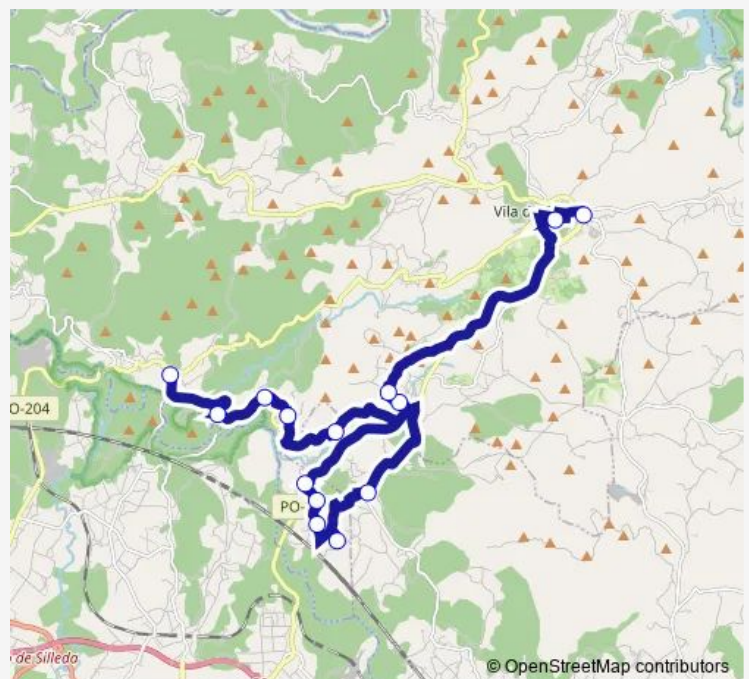

Castrelo

Ceip Nosa Señora da Pieda

IES Marco do Camballón

Route schedule

Reboredo — IES Marco do Camballón

Monday	08:00
Tuesday	08:00
Wednesday	08:00
Thursday	—
Friday	08:00
Saturday	—
Sunday	—

Route info

Direction: Reboredo

Stops: 14

Trip Duration: 0 hour 45 min

■ XG863055 — IES Marco do Camballón-Ceip Nosa Señora da Piedade-Reboredo

XG863055 Bus time schedules and route maps are available in an offline PDF at busmaps.com. Use the busmaps.com website to see live bus times, train schedule or subway schedule, and step-by-step directions for all public transit in Silleda

The schedule is provided in the local timezone. Times with "(+1)" indicate departures on the next day.

PDF file created on 2025-01-16

2024 BusMaps.com - All Rights Reserved