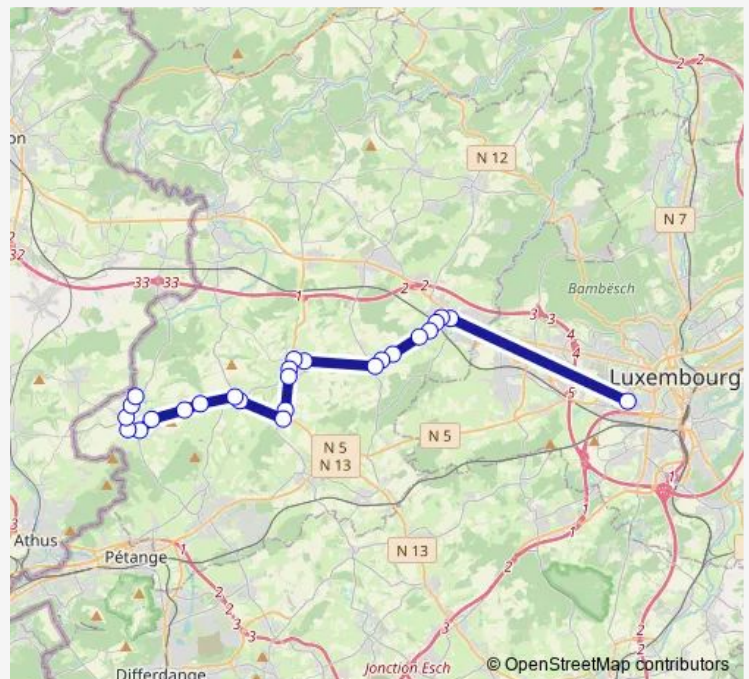

### Route schedule

LUX Merl, Geesseknäppchen Nord 3 — Clemency, Schock

Monday	14:25-15:50
Tuesday	12:50-14:25
Wednesday	14:25-15:50
Thursday	12:50-14:25
Friday	14:25-15:50
Saturday	—
Sunday	—

### Route info

Direction: LUX Merl, Geesseknäppchen Nord 3

Stops: 25

Trip Duration: 0 hour 33 min

D24

BusMaps

Clemency, Iewescht Gaass

Clemency, Gemeng