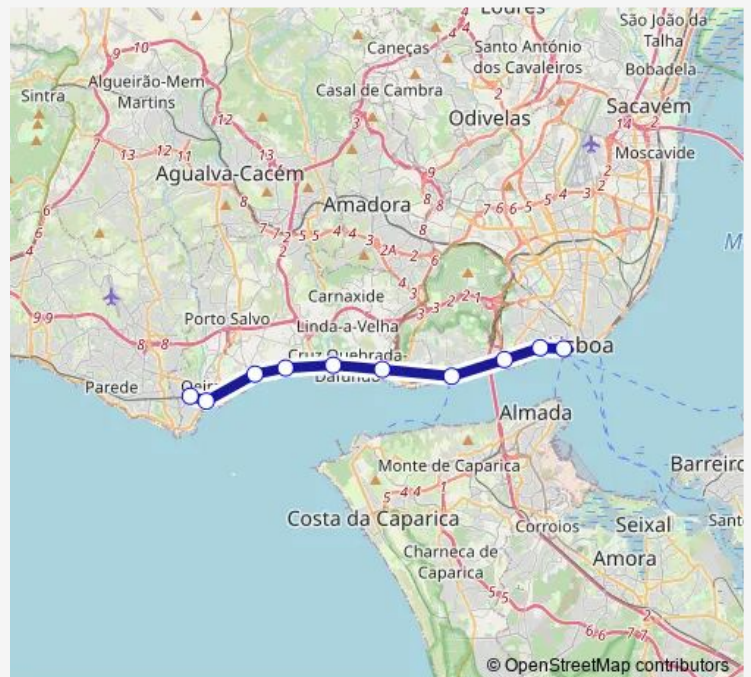

Suburban Railway Linha de Cascais

[Go to website](#)

Direction

Cais do Sodre — Oeiras

10 stops

[Open route schedule](#)

Cais do Sodre

Santos

Sunday 00:00-23:30

Route info

Direction: Cais do Sodre

Stops: 10

Trip Duration: 0 hour 24 min

Direction

Oeiras — Cais do Sodre

10 stops

[Open route schedule](#)

Oeiras

Santo Amaro

Paco de Arcos

Caxias

Cruz Quebrada

Alges

Belem

Thursday 00:16-23:46

Friday 00:16-23:46

Saturday 00:16-23:46

Sunday 00:16-23:46

Route info

Direction: Oeiras

Stops: 10

Trip Duration: 0 hour 24 min