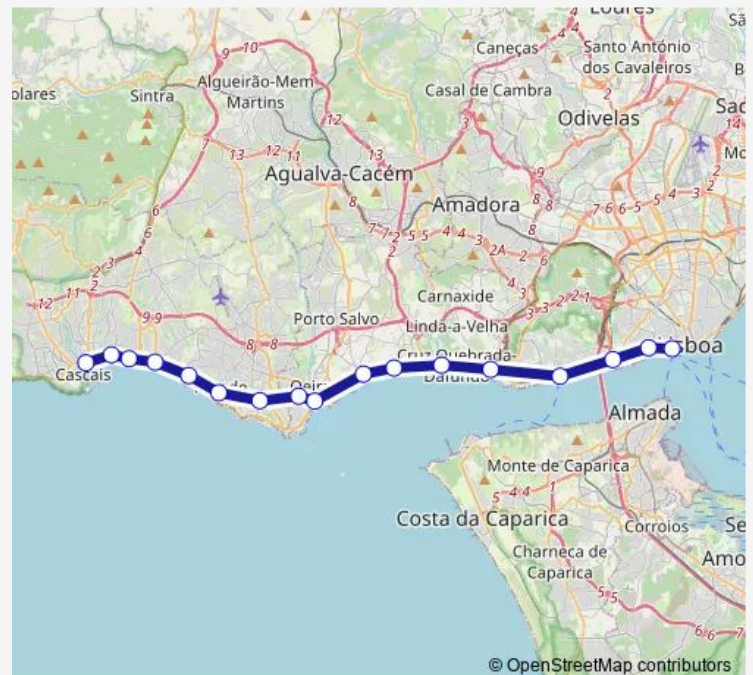

Suburban Railway Linha de Cascais

[Go to website](#)

Direction

Cais do Sodre — Cascais

17 stops

[Open route schedule](#)

Cais do Sodre

Santos

Route info

Direction: Cais do Sodre

Stops: 17

Trip Duration: 0 hour 40 min

Direction

Cascais — Cais do Sodre

11 stops

[Open route schedule](#)