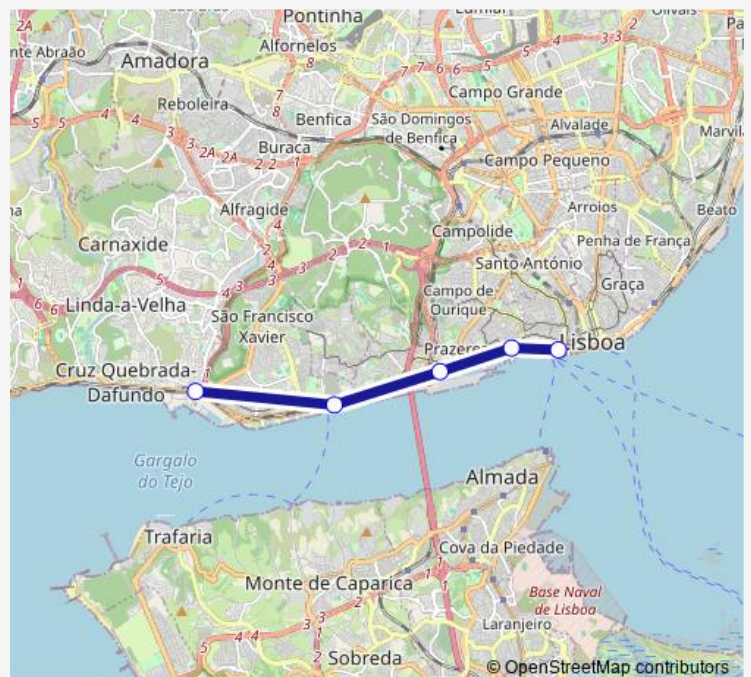

Suburban Railway Linha de Cascais

[Go to website](#)

Direction

Cais do Sodre — Alges

5 stops

[Open route schedule](#)

Cais do Sodre

Santos

Thursday —

Friday —

Saturday 18:10-19:40

Sunday —

Route info

Direction: Cais do Sodre

Stops: 5

Trip Duration: 0 hour 11 min

Linha de Cascais

Direction

Alges — Cais do Sodre

5 stops

[Open route schedule](#)

Alges

Belem

Alcantara - Mar