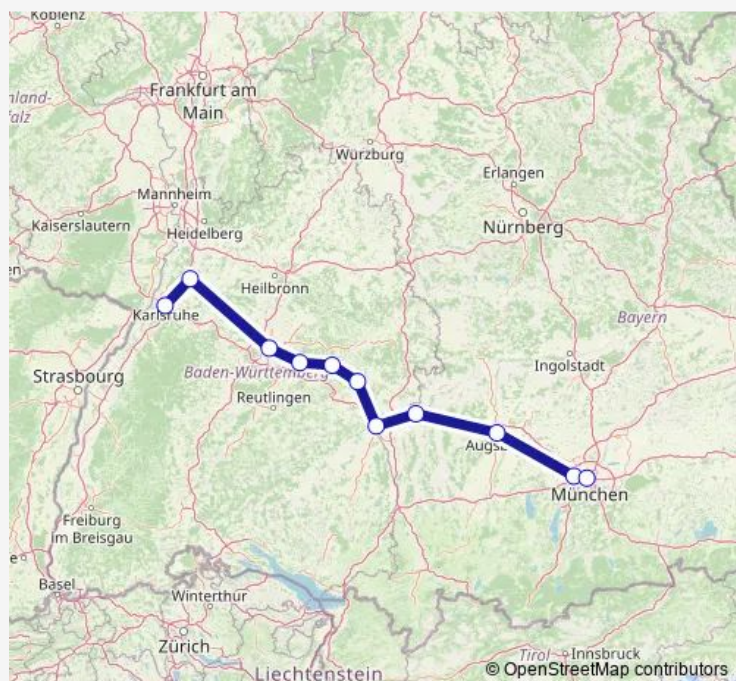

Göppingen

Geislingen(Steige)

Ulm Hbf

Günzburg

Augsburg Hbf

München-Pasing

München Hbf

### Route schedule

Karlsruhe Hbf — München Hbf

Monday 20:00-20:06

Tuesday 20:00-20:06

Wednesday 20:00-20:06

Thursday 20:00-20:06

Friday —

Saturday —

### Route info

Direction: Karlsruhe Hbf

Stops: 11

Trip Duration: 3 hour 19 min

■ IC 2269

IC 2269 Rail time schedules and route maps are available in an offline PDF at [busmaps.com](https://busmaps.com). Use the [busmaps.com](https://busmaps.com) website to see live bus times, train schedule or subway schedule, and step-by-step directions for all public transit in Munich