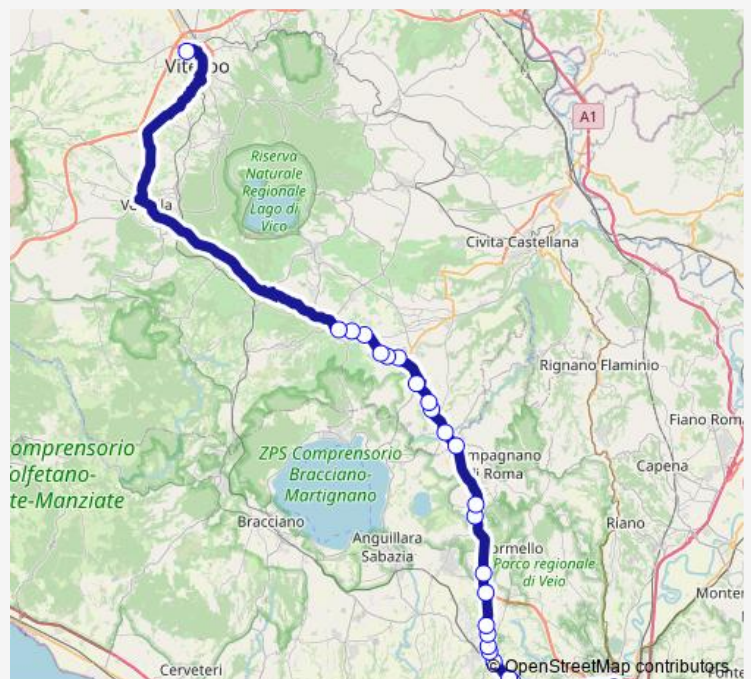

Friday 12:20

Saturday 12:30

Sunday —

Route info

Direction: Roma | Saxa Rubra Partenze # f1495

Stops: 27

Trip Duration: 1 hour 40 min

Vt918d — Roma Saxa Rubra - Viterbo # Vt918d