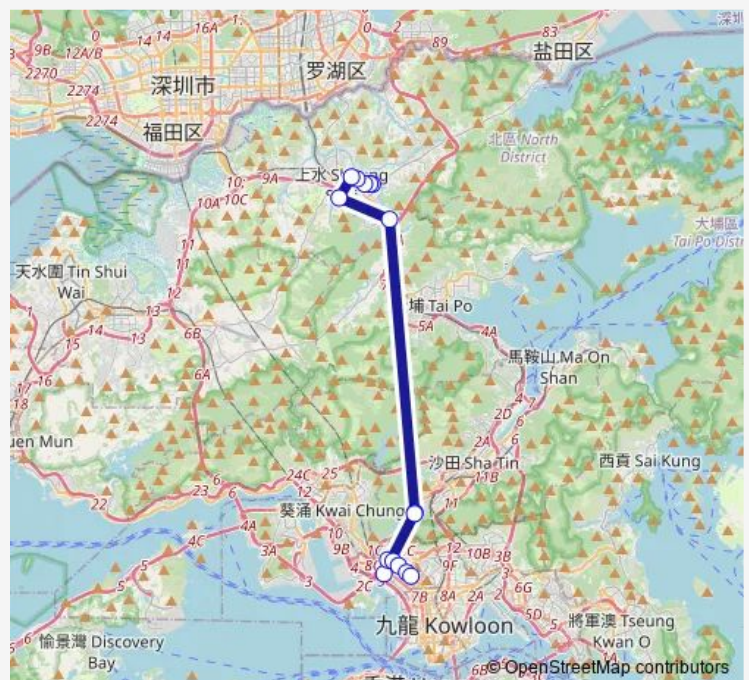

[Ctb] YEE KOK Court, Cheung SHA WAN Road[Kmb] KIU Kiang Street Sham Shui Po

[Ctb] YEN Chow Street, Cheung SHA WAN Road[Kmb] YEN Chow Street Sham Shui Po

Route schedule

[Kmb] Luen WO HUI BUS Terminus[Lwb] Luen WO HUI BUS Terminus — [Ctb] YEN Chow Street, Cheung SHA WAN Road[[Kmb] YEN Chow Street Sham Shui Po

Monday 07:25

Tuesday 07:25

Wednesday 07:25

Thursday 07:25

Friday 07:25

Saturday —

Sunday —

Route info

Direction: [Kmb] Luen WO HUI BUS Terminus[Lwb] Luen WO HUI BUS Terminus

Stops: 15

Trip Duration: 1 hour 17 min

270D — Fanling (Luen WO HUI) - Sham Shui Po

270D Bus time schedules and route maps are available in an offline PDF at busmaps.com. Use the busmaps.com website to see live bus times, train schedule or subway schedule, and step-by-step directions for all public transit in Tai Po