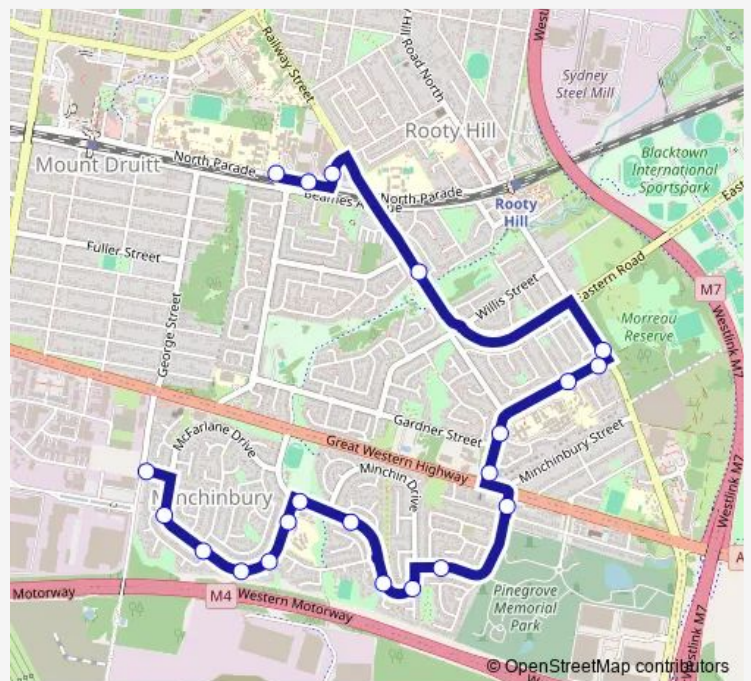

Beaconsfield Rd Before Great Western Hwy

Fleurs St After Great Western Hwy

14 Fleurs St

Minchin Dr Before Tirage Pl

Minchin Dr After Agrafe Pl

Minchin Dr Opp Sauterne Cres

Minchinbury Shopping Centre, Minchin Dr

Minchinbury Public School, Mcfarlane Dr

Mcfarlane Dr After Barossa Dr

Mcfarlane Dr After Bergin Pl

Mcfarlane Dr Opp Alcante St

Mcfarlane Dr At Cobbler Cr

Route schedule

Loyola College, North Pde — Robinson St Before Archbold Rd

Monday 14:36

Tuesday 14:36

Wednesday 14:36

Thursday 14:36

Friday 14:36

Saturday —

Sunday —

Route info

Direction: Loyola College, North Pde

Stops: 21

Trip Duration: 0 hour 25 min

6573 — St Agnes HS to Minchin Dr before Great Western Hwy via Minchinbury

6573 School Bus time schedules and route maps are available in an offline PDF at busmaps.com. Use the busmaps.com website to see live bus times, train schedule or subway schedule, and step-by-step directions for all public transit in Parramatta