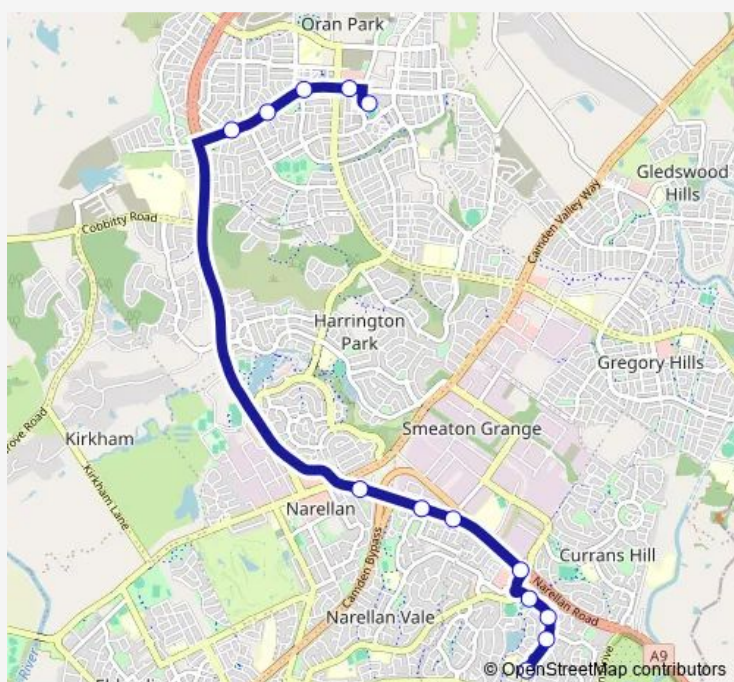

Welling Dr At Mcewan Cct

Welling Dr Opp Watson Rd

Birriwa Reserve, Welling Dr

Narellan Rd After Waterworth Dr

Narellan Rd Before Alamein Av

Narellan Rd Opp Exchange Rd

Narellan Rd Opp Maxwell Pl

Peter Brock Dr After Holden Dr

Peter Brock Dr Opp Atlee St

Peter Brock Dr At South Cct

Peter Brock Dr Opp Sefton St

Oran Park Anglican College, Shannon Way

Route schedule

Mount Annan High School, Welling Dr — Oran Park Anglican College, Shannon Way

Monday	15:07
Tuesday	15:07
Wednesday	15:07
Thursday	15:07
Friday	—
Saturday	—
Sunday	—

Route info

Direction: Mount Annan High School, Welling Dr

Stops: 13

Trip Duration: 0 hour 24 min

6573 — Oran Park to Mount Annan Hs