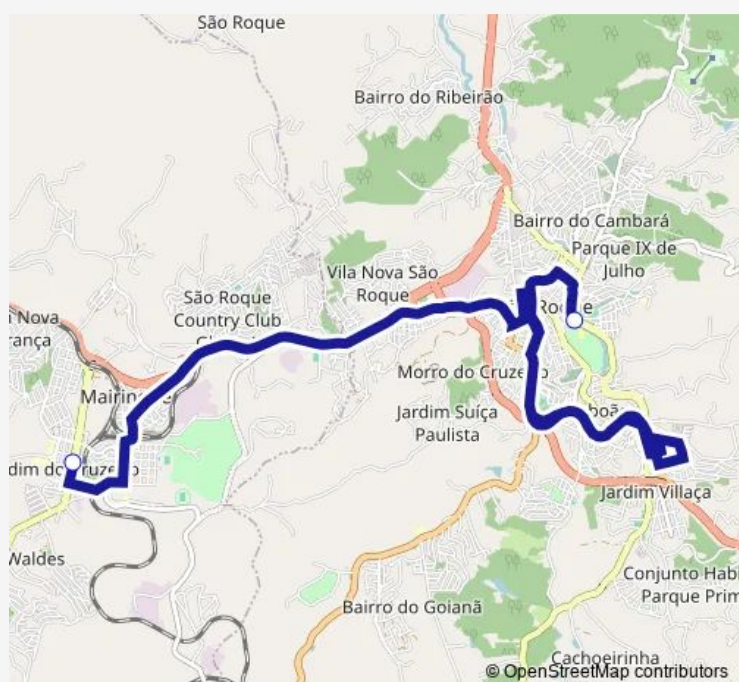

Rua Aracaí, 105-149

Route schedule

Avenida Mitsuke, 516 — Rua Aracaí, 105-149

Monday 05:20-23:15

Tuesday 05:20-23:15

Wednesday 05:20-23:15

Thursday 05:20-23:15

Friday 05:20-23:15

Saturday 05:20-23:15

Sunday 05:20-23:15

Route info

Direction: Avenida Mitsuke, 516

Stops: 2

Trip Duration: 0 hour 49 min

**6215 — Mairinque (Jardim Cruzeiro) / Sao Roque (Terminal Intermunicipal Alcides de Souza)****BusMaps**

Direction

Rua Aracaí, 105-149 — Avenida Mitsuke, 516

2 stops

[Open route schedule](#)

Rua Aracaí, 105-149

Avenida Mitsuke, 516

Route schedule

Rua Aracaí, 105-149 — Avenida Mitsuke, 516

Monday	05:20-23:15
Tuesday	05:20-23:15
Wednesday	05:20-23:15
Thursday	05:20-23:15
Friday	05:20-23:15
Saturday	05:20-23:15
Sunday	05:20-23:15

Route info

Direction: Rua Aracaí, 105-149

Stops: 2

Trip Duration: 0 hour 34 min