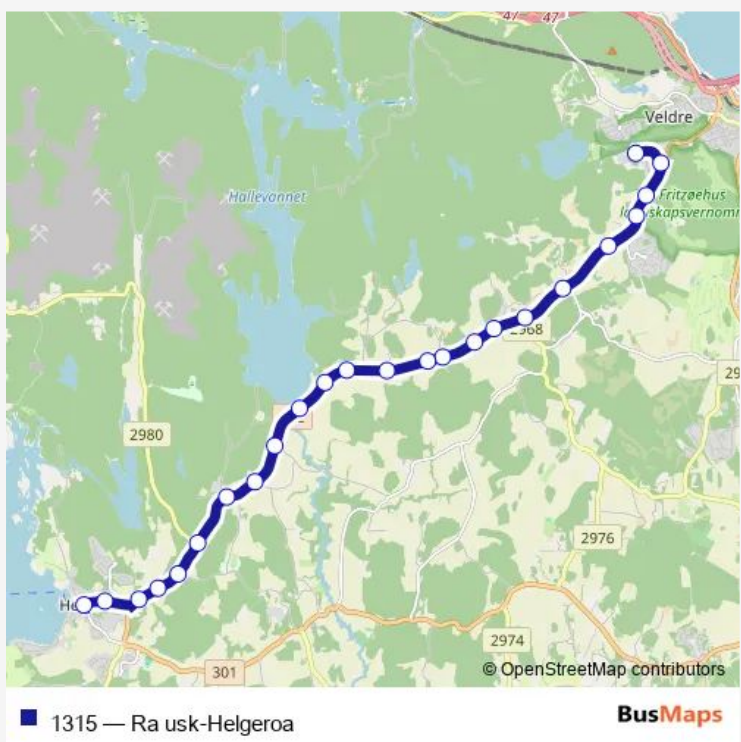

School Bus 1315 Ra usk-Helgeroa

[Go to website](#)

**Direction**  
 Ra ungdomsskole — Helgeroa  
 24 stops  
[Open route schedule](#)

- Ra ungdomsskole
- Veldrebakken
- Portnerstuene
- Tvetene topp
- Tvetene bunn
- Bakkane
- Tanum
- Lensmannsbakken fv. 302
- Steinsholt Brunlanesveien
- Bratthagen
- Brastein
- Brekke
- Solberg Brunlanesveien
- Halle
- Hallevannet
- Sanniveien
- Dolvengata
- Dolvenhøyda
- Tvedalenkrysset
- Røsserød
- Skremma

Route schedule  
 Ra ungdomsskole — Helgeroa

|           |       |
|-----------|-------|
| Monday    | 14:15 |
| Tuesday   | 14:15 |
| Wednesday | 14:15 |
| Thursday  | 14:15 |
| Friday    | 14:15 |
| Saturday  | —     |
| Sunday    | —     |

Route info  
 Direction: Ra ungdomsskole  
 Stops: 24  
 Trip Duration: 0 hour 20 min

Strandebakken

Helgeroa bedehus

Helgeroa

1315 School Bus time schedules and route maps are available in an offline PDF at [busmaps.com](https://busmaps.com). Use the [busmaps.com](https://busmaps.com) website to see live bus times, train schedule or subway schedule, and step-by-step directions for all public transit in Larvik