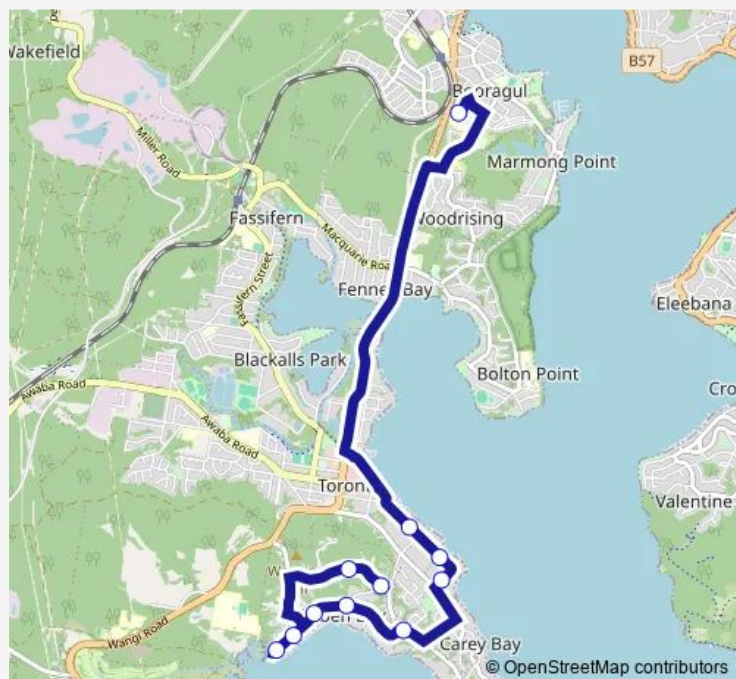

Kilaben Rd Opp Avery Cl

Kilaben Rd At Avery Cl

Kilaben Rd After Warruga St

Kilaben Rd At Jarrett St

Kilaben Rd After Barina Av

Ambrose St After Excelsior Pde

Brighton Av After Ambrose St

Brighton Av After Jarrett St

St Pauls High School

Route schedule

Lake View Rd At Jarrett St — St Pauls High School

Monday 08:15

Tuesday 08:15

Wednesday 08:15

Thursday 08:15

Friday 08:15

Saturday —

Sunday —

Route info

Direction: Lake View Rd At Jarrett St

Stops: 11

Trip Duration: 0 hour 20 min

6484 — Kilaben Bay to St Pauls Hs

6484 School Bus time schedules and route maps are available in an offline PDF at busmaps.com. Use the busmaps.com website to see live bus times, train schedule or subway schedule, and step-by-step directions for all public transit in Teralba