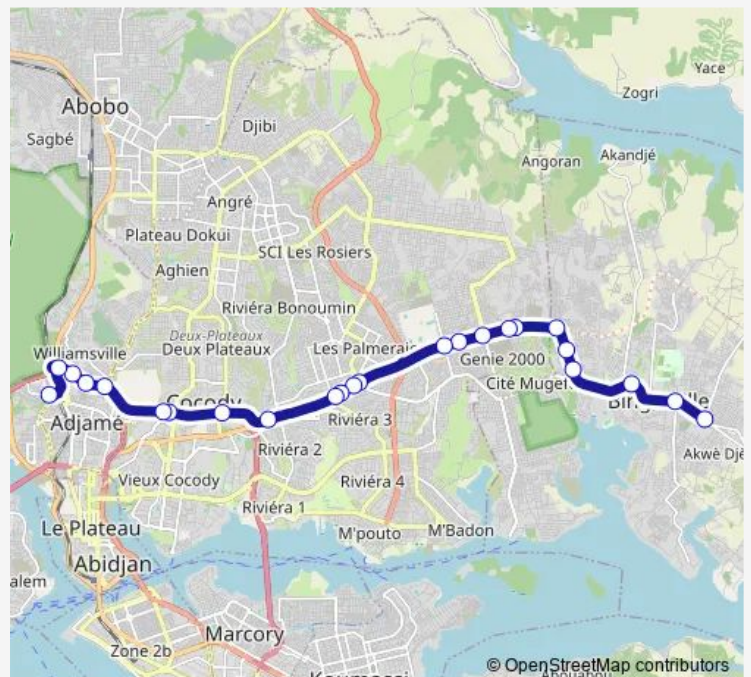

### Direction

Adjamé Agban Village — Nouvelle Gare Bingerville

20 stops

[Open route schedule](#)

Adjamé Agban Village

Escalier

Riviera 2

Station Shell Riviera 3

### Route schedule

Adjamé Agban Village — Nouvelle Gare Bingerville

Monday 06:00

Tuesday 06:00

Wednesday 06:00

Thursday 06:00

Friday 06:00

Saturday 06:00

### Route info

Direction: Adjamé Agban Village

Stops: 20

Trip Duration: 1 hour 4 min

gbaka : Adjame Agban ↔ Bingerville