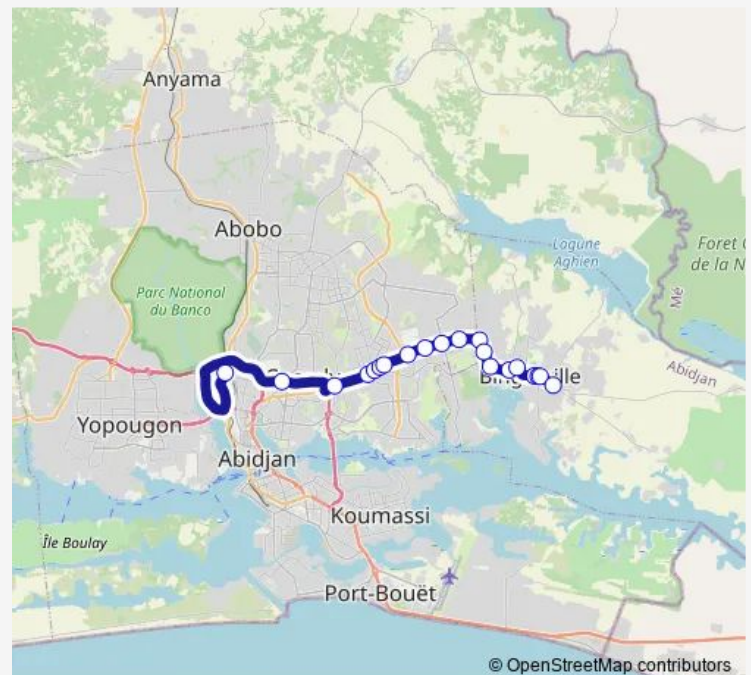

Escalier

Carrefour Agban

Pont piéton

Route schedule

Nouvelle Gare Bingerville — Adjame Agban Village

Monday 06:00

Tuesday 06:00

Wednesday 06:00

Thursday 06:00

Friday 06:00

Saturday 06:00

Sunday 06:00

Route info

Direction: Nouvelle Gare Bingerville

Stops: 24

Trip Duration: 1 hour 15 min

© OpenStreetMap contributors

■ gbaka : Adjame Agban ↔ Bingerville

BusMaps

Station Shell

Pont Ferrail

Adjamé Agban Village

Direction

Adjamé Agban Village — Nouvelle Gare Bingerville

20 stops

[Open route schedule](#)

Adjamé Agban Village

Escalier

Riviera 2

Station Shell Riviera 3

Commissariat

Après barrage