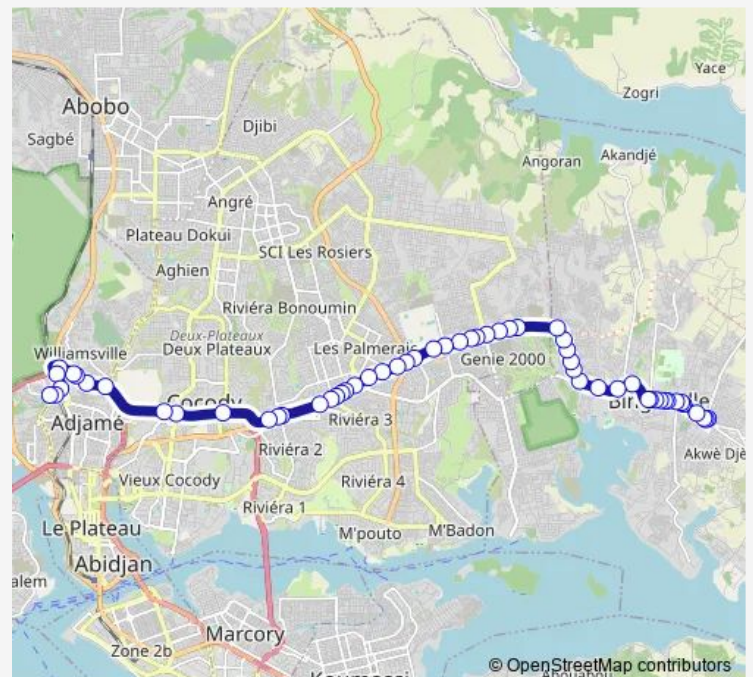

### Route schedule

Nouvelle Gare Bingerville — Adjame Agban Village

Monday 06:00

Tuesday 06:00

Wednesday 06:00

Thursday 06:00

Friday 06:00

Saturday 06:00

### Route info

Direction: Nouvelle Gare Bingerville

Stops: 57

Trip Duration: 2 hour 0 min

gbaka : Adjame Agban ↔ Bingerville

Feh Kessé

Panneau Orange

Jules Verne