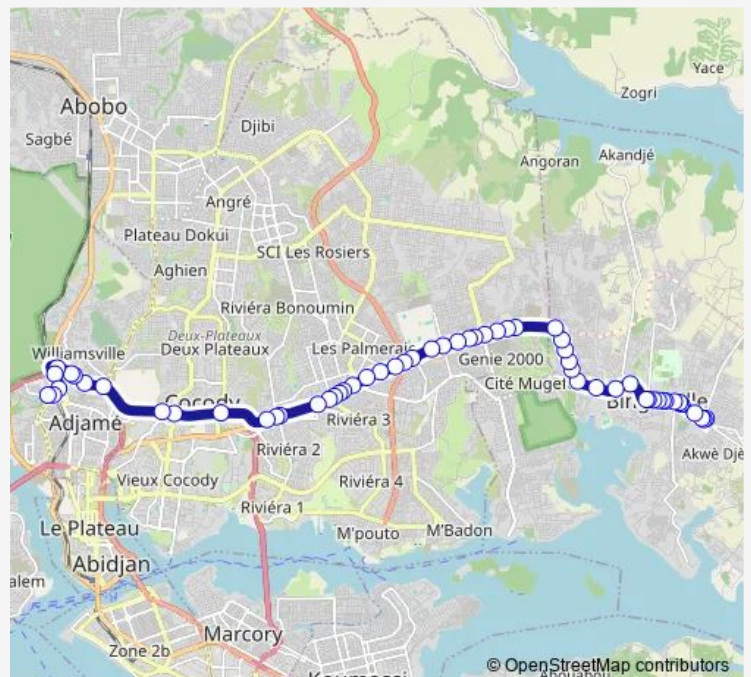

Coup de Frein

Route schedule

Nouvelle Gare Bingerville — Adjame Agban Village

Monday 06:00

Tuesday 06:00

Wednesday 06:00

Thursday 06:00

Friday 06:00

Saturday 06:00

Sunday 06:00

Route info

Direction: Nouvelle Gare Bingerville

Stops: 57

Trip Duration: 2 hour 0 min

gbaka : Adjame Agban ↔ Bingerville

Feh Kessé

En bas du pont

Pharmacie d'Agban

Adjamé Agban Village

Direction

Adjamé Agban Village — Nouvelle Gare Bingerville

56 stops

[Open route schedule](#)

Adjamé Agban Village