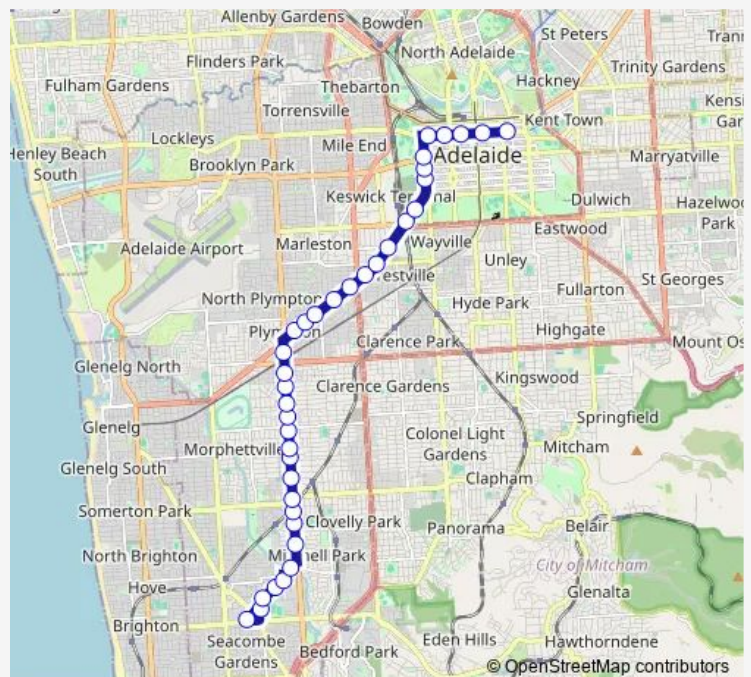

Stop 15 Marion Rd - West side

Stop 14 Marion Rd - West side

Stop 13 Marion Rd - West side

Stop 12 Marion Rd - West side

Stop 10 Anzac Hwy - North West side

Stop 9 Anzac Hwy - North West side

Route schedule

Zone B Marion Interchange - North side — Stop H1 Grenfell St - North side

Monday 07:30-09:02

Tuesday 07:30-09:02

Wednesday 07:30-09:02

Thursday 07:30-09:02

Friday 07:30-09:02

Saturday —

Sunday —

Route info

Direction: Zone B Marion Interchange - North side

Stops: 37

Trip Duration: 0 hour 43 min

M44C — Marion Centre Interchange to City

Stop 8 Anzac Hwy - North West side

Stop 7 Anzac Hwy - North West side

Stop 6 Anzac Hwy - North West side

Stop 4 Anzac Hwy - North West side

Stop 3 Anzac Hwy - North West side

Stop 2 Anzac Hwy - North West side

Stop 1 Anzac Hwy - North West side

Stop A1 Anzac Hwy - North West side

Stop R1 West Tce - West side

Stop S1 West Tce - West side