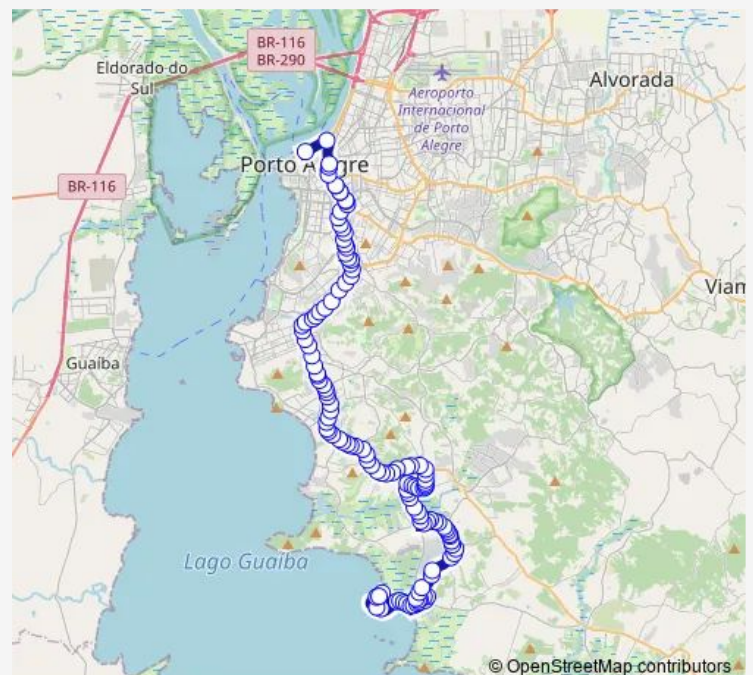

### Route schedule

Maua DF 891 Condor — Beira RIO DF PÇ. Praça Inacio Martins DA Silva

Monday 06:50-15:50

Tuesday 06:50-15:50

Wednesday 06:50-15:50

Thursday 06:50-15:50

Friday 06:50-15:50

Saturday —

### Route info

Direction: Maua DF 891 Condor

Stops: 134

Trip Duration: 1 hour 20 min

2733 — Belem Novo / Hipica / Veludo(VIA Schneider)

Azenha 183

Azenha Sn

Azenha 651