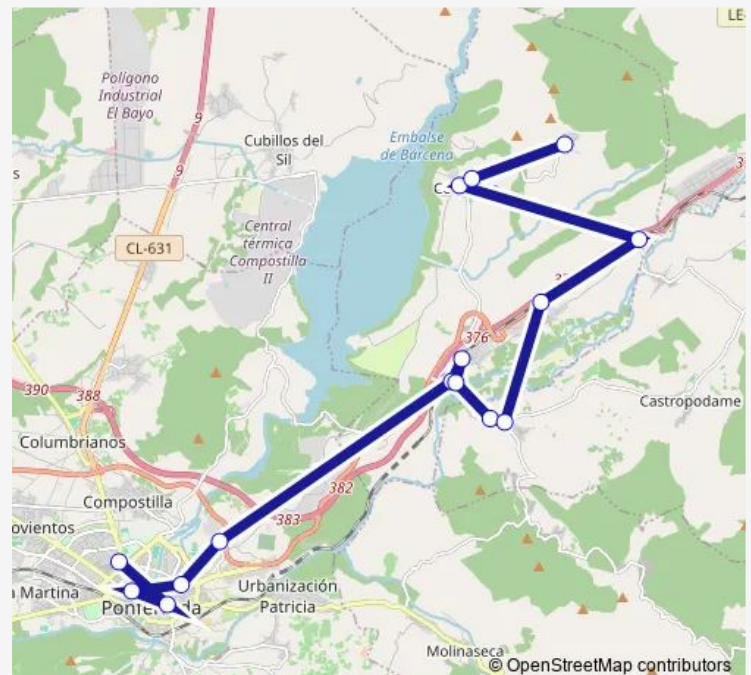

Thursday 14:10

Friday 14:10

Saturday —

Sunday —

Route info

Direction: Ponferrada

Stops: 15

Trip Duration: 1 hour 0 min