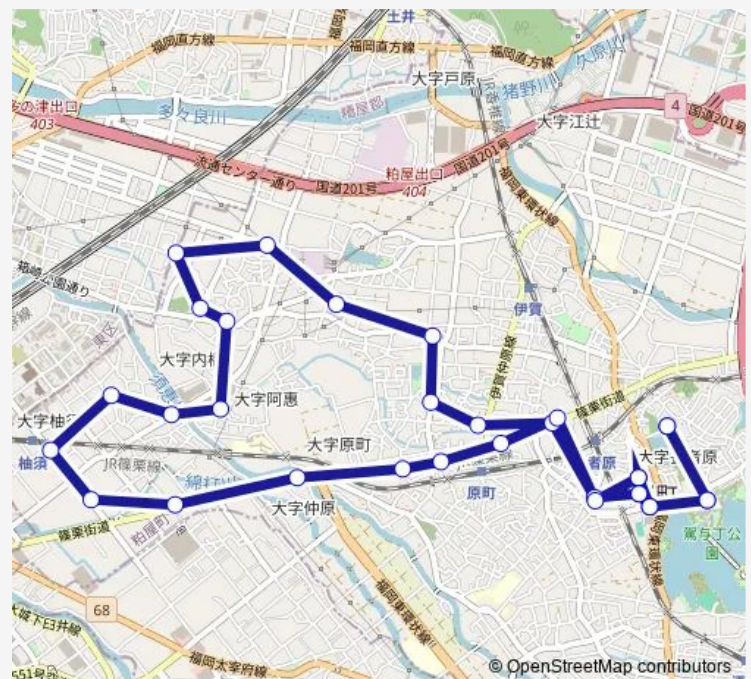

### Direction

undefined — undefined

0 stops

[Open route schedule](#)

### Route schedule

undefined — undefined

Monday	08:30
Tuesday	08:30
Wednesday	08:30
Thursday	08:30
Friday	08:30
Saturday	08:30
Sunday	08:30

### Route info

Direction:

Stops: 0

Trip Duration: — min

■ Cコース ( 早朝便 ) — Cコース ( 原町・内橋・阿恵・柚須・乙仲原西 )

Cコース ( 早朝便 ) Bus time schedules and route maps are available in an offline PDF at busmaps.com. Use the busmaps.com website to see live bus times, train schedule or subway schedule, and step-by-step directions for all public transit in Fukuoka