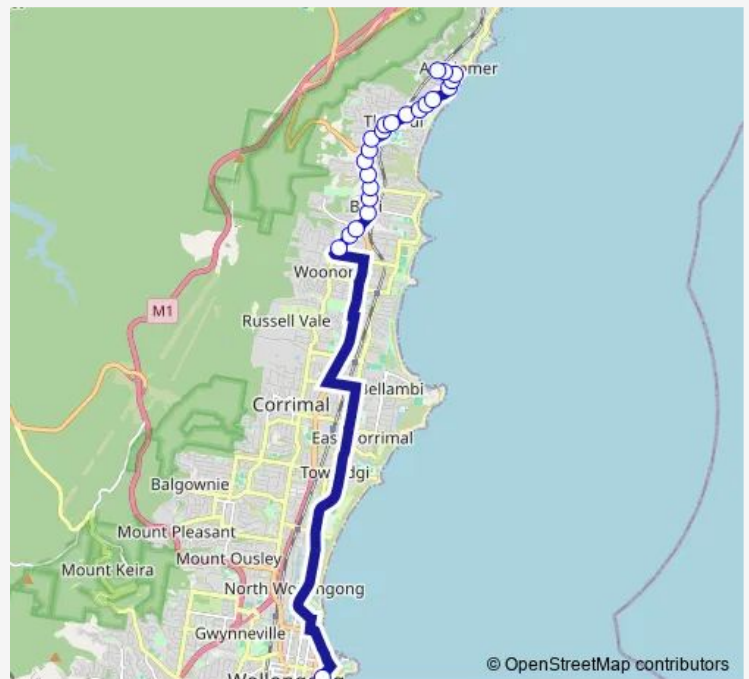

Moore St At Lawrence Hargrave Dr

Route schedule

Harbour St Opp St Mary Star Of The Sea College — Moore St Opp Austinmer Station

Monday 15:30

Tuesday 15:30

Wednesday 15:30

Thursday 15:30

Friday 15:30

Saturday —

Sunday —

Route info

Direction: Harbour St Opp St Mary Star Of The Sea College

Stops: 23

Trip Duration: 0 hour 40 min

S402 — St Marys College to Austinmer Station

Moore St At Slade St

## Direction

Austinmer Station, Moore St — St Mary Star Of The Sea College, Harbour St

21 stops

[Open route schedule](#)

Austinmer Station, Moore St

Moore St At Lawrence Hargrave Dr

Lawrence Hargrave Dr Opp Kennedy Rd

## Route schedule

Austinmer Station, Moore St — St Mary Star Of The Sea College, Harbour St

Monday 07:30

Tuesday 07:30

Wednesday 07:30

Thursday 07:30

Friday 07:30

Saturday —