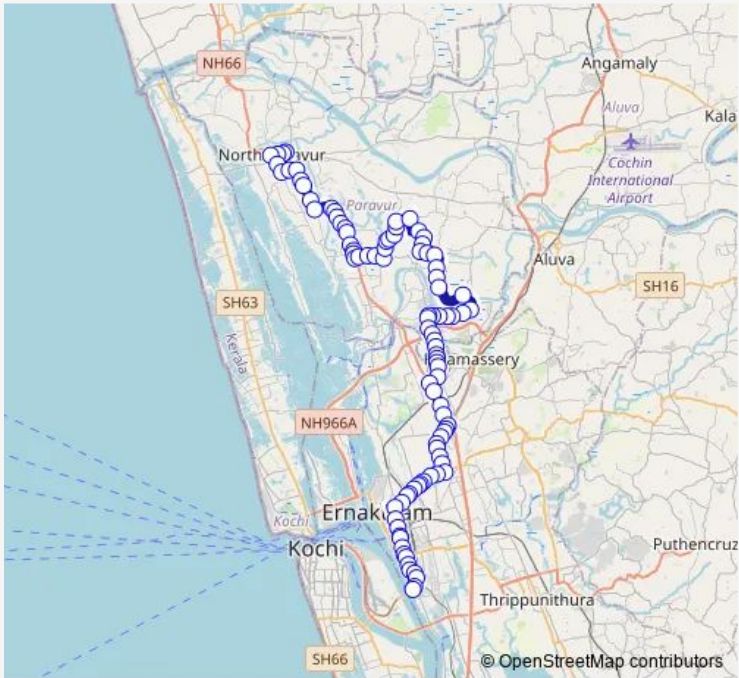

## Bus North Paravur ↔ Thevara Junction

[Go to website](#)

**Direction**  
 North Paravur — Thevara Junction  
 96 stops  
[Open route schedule](#)

- North Paravur
- Civil Station
- Namborichante aal
- Municipal Junction
- KMK Junction
- Thekke Naaluvazhi
- Kesari
- Peruvaaram
- Poosharipadi
- Vazhikulangara
- Khandakarnan veli
- Cheriyappilly
- Cheriyapilly Valavu
- Millupadi
- Valluvalli
- Athaani
- Naalam Mile
- Kochal
- Kavilnada
- Kappela
- Koonammavu Market

Route schedule  
 North Paravur — Thevara Junction

Monday	06:00
Tuesday	06:00
Wednesday	06:00
Thursday	06:00
Friday	06:00
Saturday	06:00
Sunday	06:00

Route info  
 Direction: North Paravur  
 Stops: 96  
 Trip Duration: 1 hour 54 min