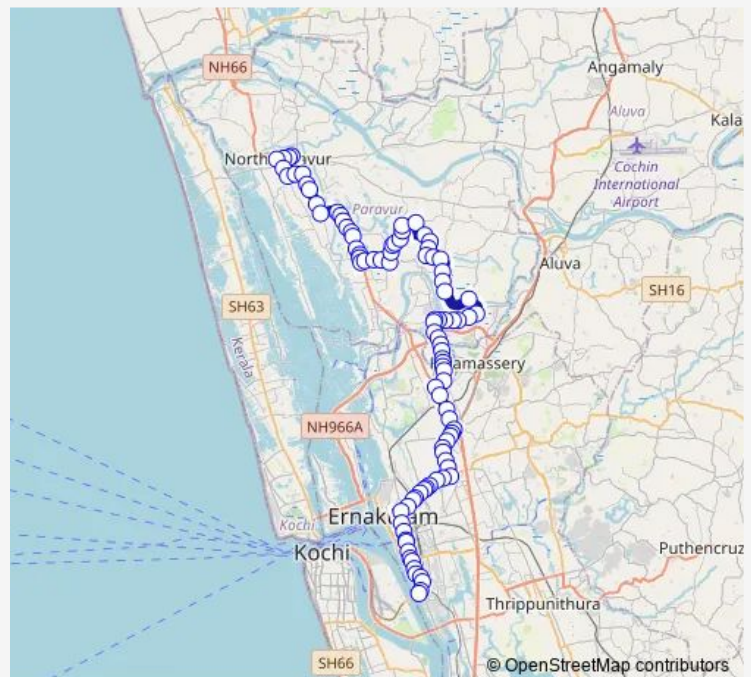

Thursday 06:00

Friday 06:00

Saturday 06:00

Sunday 06:00

Route info

Direction: North Paravur

Stops: 96

Trip Duration: 1 hour 54 min