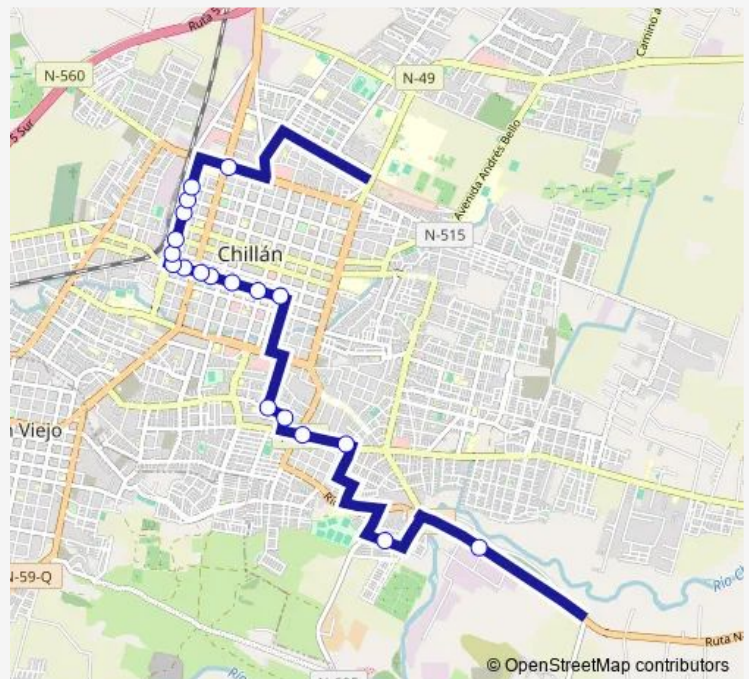

Bus C17V_I Rio Viejo

[Go to website](#)

Direction

N-55 / KM 1 — Av. Ecuador / Claudio Arrau

19 stops

[Open route schedule](#)

N-55 / KM 1

Magnetita / Diamante

Av. Ecuador / Claudio Arrau

Route schedule

N-55 / KM 1 — Av. Ecuador / Claudio Arrau

Monday 07:17-21:07

Tuesday 07:17-21:07

Wednesday 07:17-21:07

Thursday 07:17-21:07

Friday 07:17-21:07

Saturday 07:17-21:07

Sunday 07:17-21:07

Route info

Direction: N-55 / KM 1

Stops: 19

Trip Duration: 0 hour 32 min

C17V_I — Rio Viejo

C17V_I Bus time schedules and route maps are available in an offline PDF at busmaps.com. Use the busmaps.com website to see live bus times, train schedule or subway schedule, and step-by-step directions for all public transit in Chillan