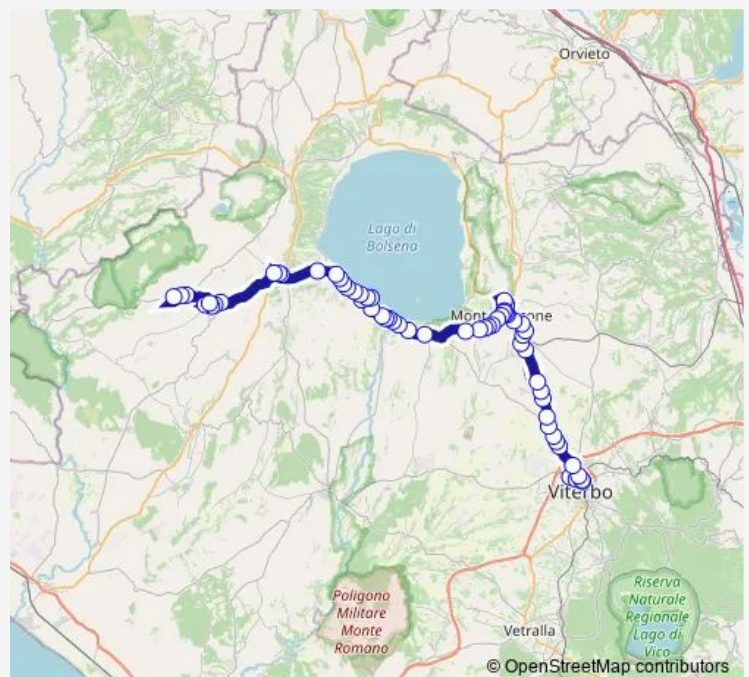

Route schedule

VITERBO | Riello # f641 — Farnese | Piazza Umberto I # f407

Monday 13:10

Tuesday 13:10

Wednesday 13:10

Thursday 13:10

Friday 13:10

Saturday 13:10

Sunday —

Route info

Direction: VITERBO | Riello # f641

Stops: 63

Trip Duration: 1 hour 15 min

Viterbo - Farnese # Ac570d

Montefiascone | Via Orvietana Via Cassia # f599

Montefiascone | Via Santa Maria Grazie # f600