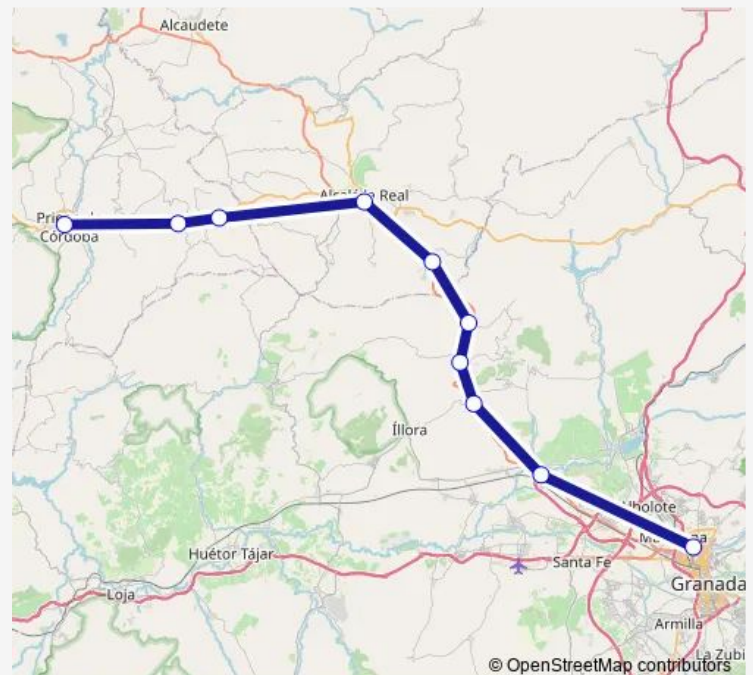

**Bus ALSA - Gr-Priego Granada - Priego**[Go to website](#)**Direction**

Granada — Priego

10 stops

[Open route schedule](#)

Granada

Pinos Puente

Venta Algarra

Puerto Lope

Venta De San Juan

Venta Celedonio

Alcala La Real

Cuesta Blanca

Almedinilla

Priego

**Route schedule**

Granada — Priego

Monday 12:45-17:30

Tuesday 12:45-17:30

Wednesday 12:45-17:30

Thursday 12:45-17:30

Friday 12:45-17:30

Saturday —

Sunday 15:30

**Route info**

Direction: Granada

Stops: 10

Trip Duration: 1 hour 45 min

■ ALSA - Gr-Priego — Granada - Priego

ALSA - Gr-Priego Bus time schedules and route maps are available in an offline PDF at [busmaps.com](https://busmaps.com). Use the [busmaps.com](https://busmaps.com) website to see live bus times, train schedule or subway schedule, and step-by-step directions for all public transit in Moclin